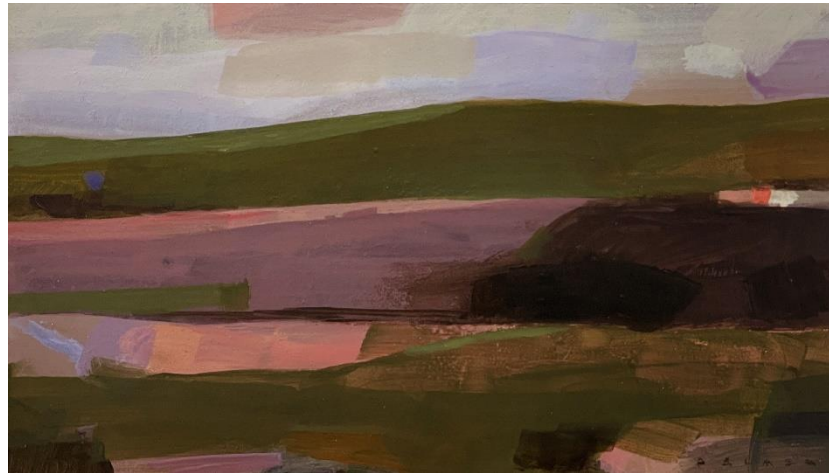

'IRT Western Ranges' acrylic on board 23x13cm framed
$330