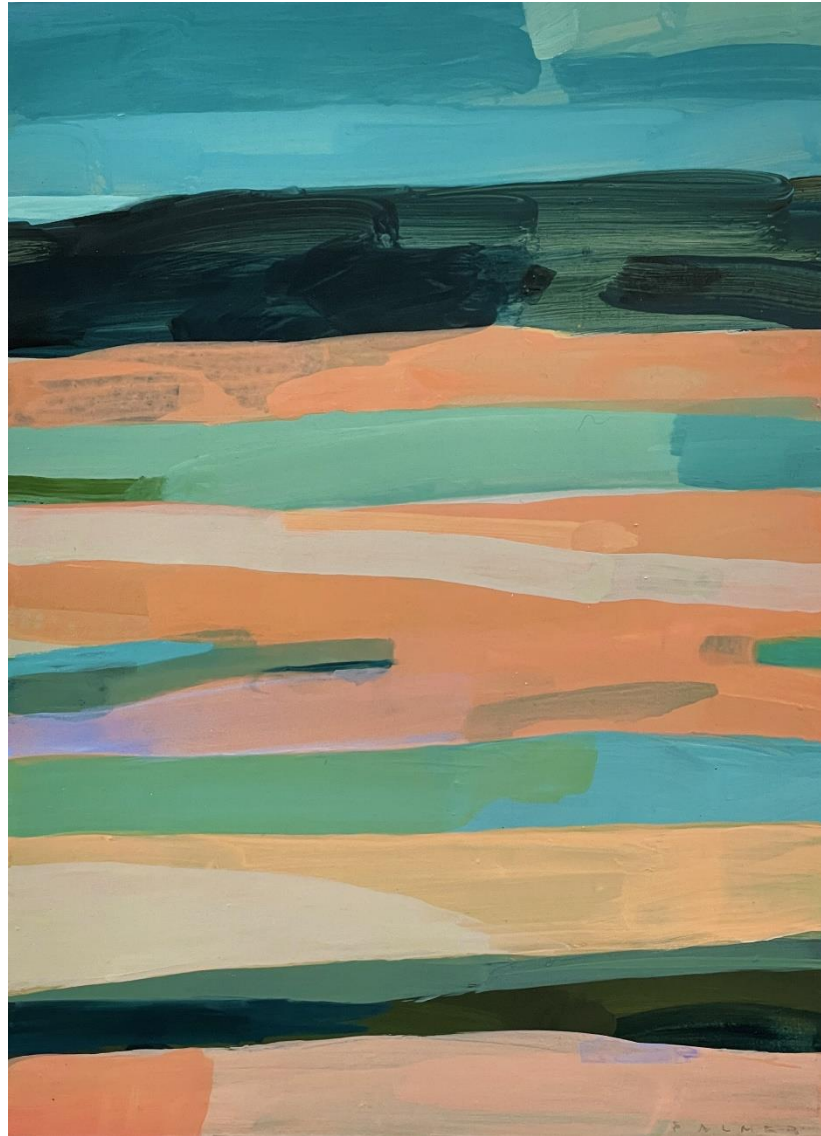

## Artist's Statement:

"These paintings represent scenes from an imaginary road trip.

They are not of anywhere – but at the same time they hopefully feel familiar.

They are experiments in colour, using landscape as the reference point;  
and the experimentation is mainly about trying to specifically use often non-natural  
colours and minimal forms to still convey a real sense of place and time."

'IRT Embankment' acrylic on board 30x30cm framed \$490

'IRT Cool Zone' acrylic on board 30x30cm framed \$490

'IRT Tablelands' acrylic on board 25x34.5cm framed \$490

'IRT Estuary study' acrylic on board 25x34.5cm framed  
\$490