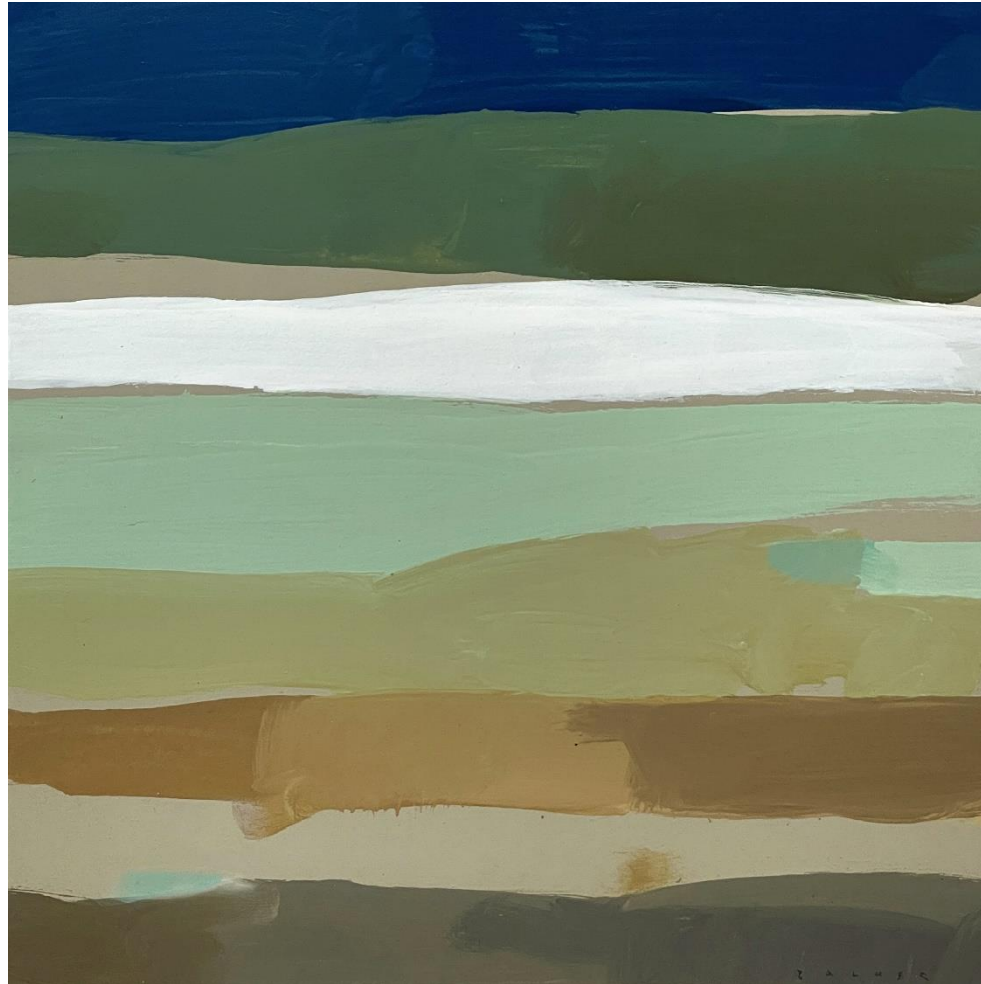

'IRT High Country' acrylic on board 30x30cm framed $490