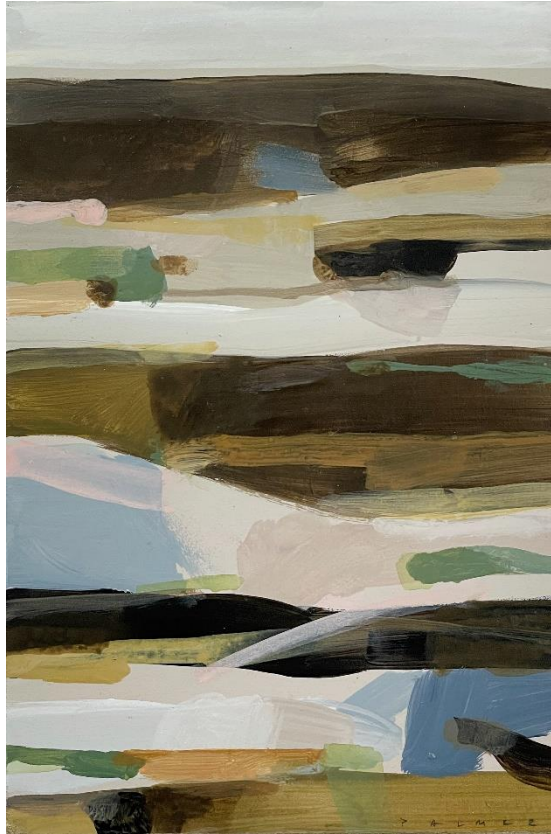

## Artist's Statement:

"These paintings represent scenes from an imaginary road trip.

They are not of anywhere – but at the same time they hopefully feel familiar.

They are experiments in colour, using landscape as the reference point;  
and the experimentation is mainly about trying to specifically use often non-natural  
colours and minimal forms to still convey a real sense of place and time."

'IRT Country Dawn' acrylic on board 25x15cm framed \$350

'IRT Burnt Hillside' acrylic on board 25x15cm framed \$350

'IRT Arboretum' acrylic on board 25x15cm framed \$350

'IRT Red Sands' acrylic on board 23.5x18.5cm framed  
\$350

'IRT Heading West' acrylic on board 23.5x18.5cm framed  
\$350

'IRT Coastal 1' acrylic on board 23.5x18.5cm framed \$350

'IRT Coastal 2' acrylic on board 23.5x18.5cm framed  
\$350

'IRT Verdant Hillside' acrylic on board  
15x22.5cm framed \$350

**'IRT Highlands'** acrylic on board  
15x22.5cm framed \$350

'IRT Dusky Hillside' acrylic on board  
15x22.5cm framed \$350

'IRT Western Ranges' acrylic on board 23x13cm framed  
\$330

'IRT Twilight' acrylic on board 23x13cm framed \$330