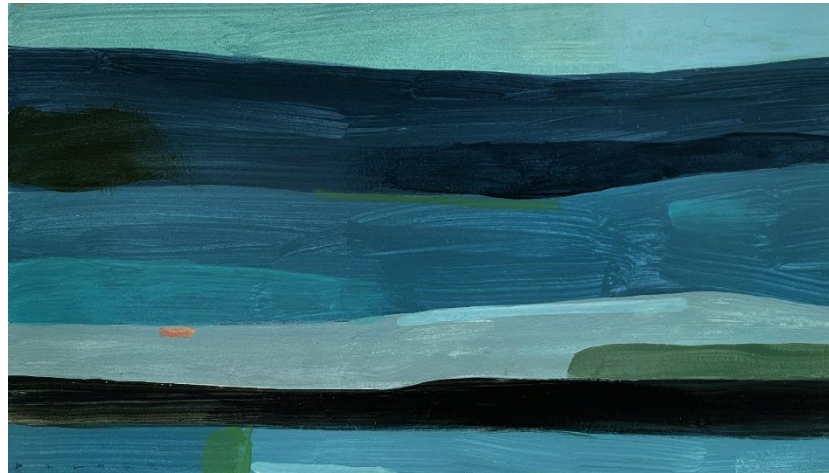

## Artist's Statement:

"These paintings represent scenes from an imaginary road trip.

They are not of anywhere – but at the same time they hopefully feel familiar.

They are experiments in colour, using landscape as the reference point;  
and the experimentation is mainly about trying to specifically use often non-natural  
colours and minimal forms to still convey a real sense of place and time."

**'IRT Highlands'** acrylic on board  
15x22.5cm framed \$350

'IRT Dusky Hillside' acrylic on board  
15x22.5cm framed \$350

'IRT Western Ranges' acrylic on board 23x13cm framed  
\$330

'IRT Twilight' acrylic on board 23x13cm framed \$330

'IRT Savannah Grass' acrylic on board 23x13cm framed  
\$330

'IRT Night Fields' acrylic on board 23x13cm framed \$330

'IRT Landforms Summer' acrylic on board 23x13cm framed  
\$330

'IRT FrostedSlopes' acrylic on board 23x13cm framed  
\$330