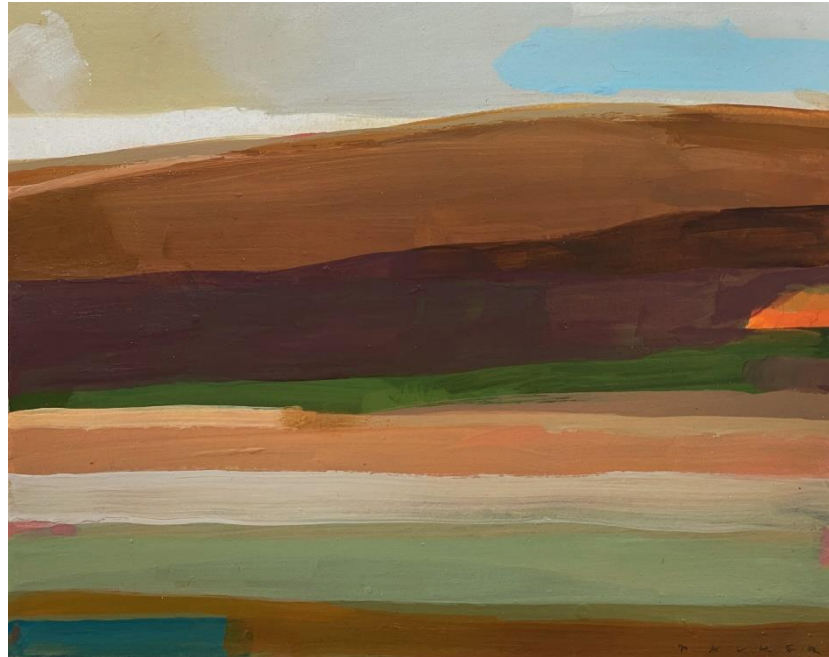

## Artist's Statement:

"These paintings represent scenes from an imaginary road trip.

They are not of anywhere – but at the same time they hopefully feel familiar.

They are experiments in colour, using landscape as the reference point;  
and the experimentation is mainly about trying to specifically use often non-natural  
colours and minimal forms to still convey a real sense of place and time."

'IRT Country Dawn' acrylic on board 25x15cm framed \$350

'IRT Burnt Hillside' acrylic on board 25x15cm framed \$350

'IRT Arboretum' acrylic on board 25x15cm framed \$350

'IRT Red Sands' acrylic on board 23.5x18.5cm framed  
\$350