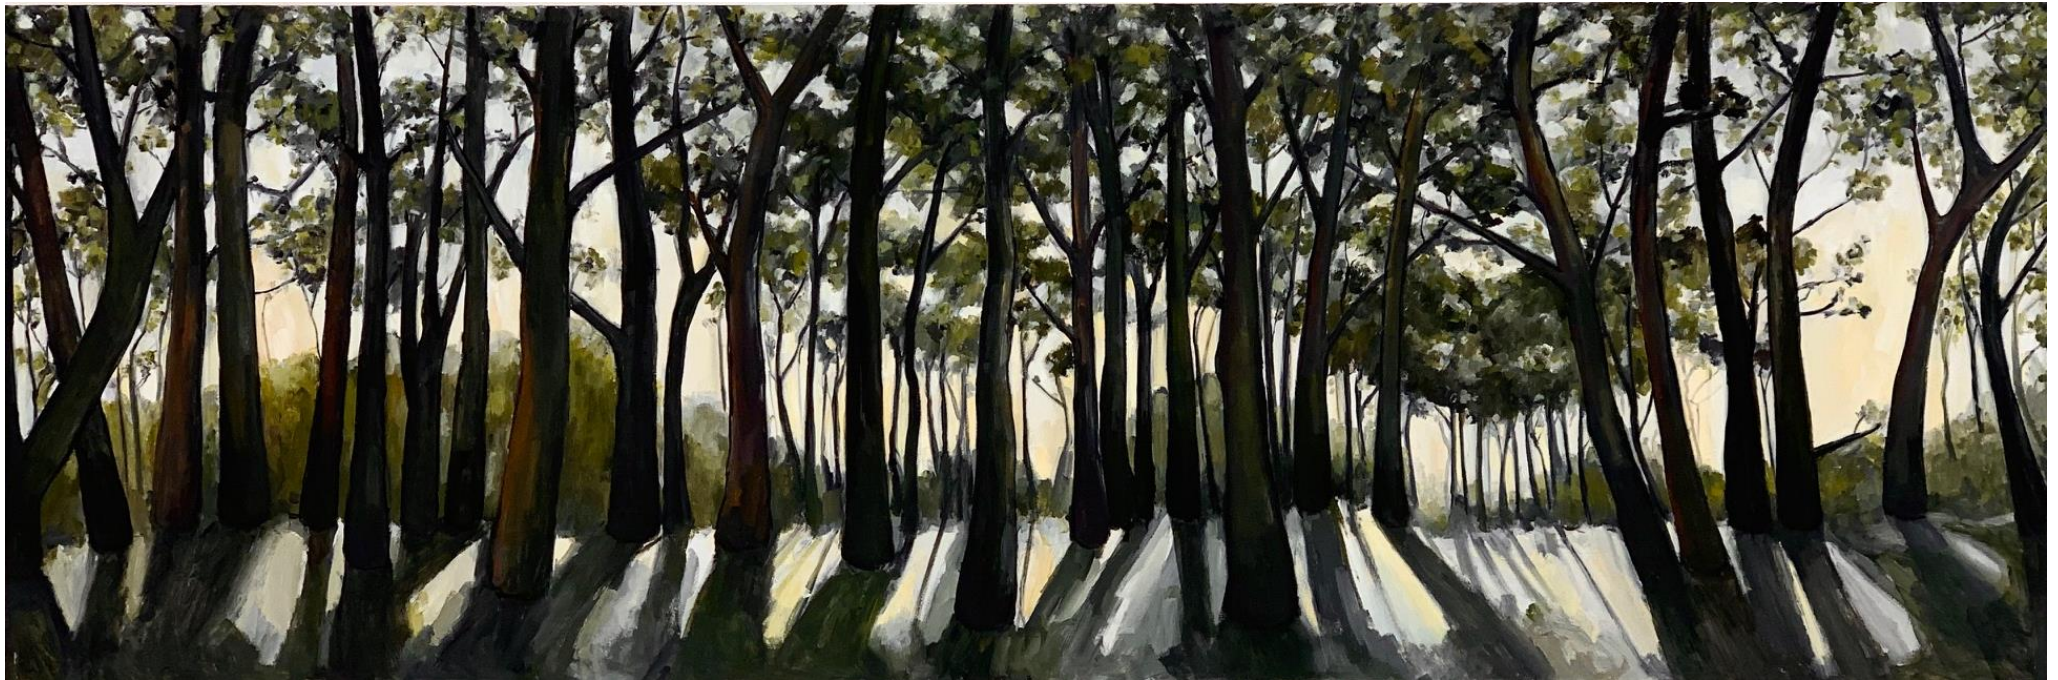

Project Gallery 90® 2020

90 Oxford St. PADDINGTON NSW 2021.

'Afternoon light in the park'; oil on plywood, 110x100cm, \$3,800 framed

'The Wattle Tree'; oil on plywood, 110x120cm, \$4,300 framed

'Far Far Away'; oil on board, 60x180cm, \$4,300 framed

'Late afternoon walk'; oil on marine plywood, 180x60cm, \$4,300 framed

'Last light 1'; oil on board, 60x60cm, \$1,590 framed

'Last Light 2'; oil on board, 60x60cm, \$1,590 framed

'Last light 3'; oil on board, 60x60, \$1,590 framed