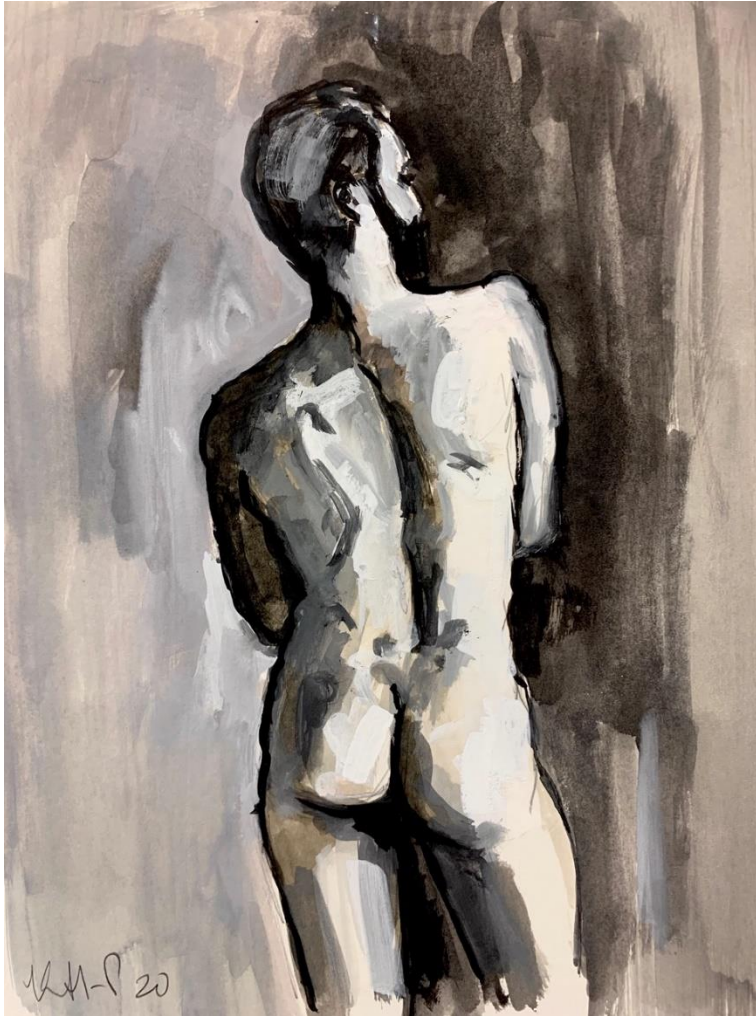

'Afternoon light'; oil on paper, 31x22cm, \$690 framed

'Pink Path'; oil on paper, 20x31cm, \$690 framed

'The Red wallpaper'; oil on board, 40x40cm, \$890 framed

'Blue and white china with sunflowers'; oil on board, 40x40cm, \$890 framed

'Still life in blue and white'; oil on paper, 21x18cm, \$550 framed

'Lost in thought 1'; oil on paper, 21x20cm, \$590 framed

'The red chair'; oil on paper, 25x22cm, \$690 framed

'Into the distance'; gouache on paper, 26x20cm, \$650 framed

'Sitting in Pink'; oil on paper, 20x26cm, \$690 framed

'Lost in thought 2'; oil on paper, 30x21cm, \$690 framed

'Blue and white wallpaper'; oil on paper, 21x24cm, \$590 framed

**'Grooming'**; oil on paper, 27x21cm, \$690 framed