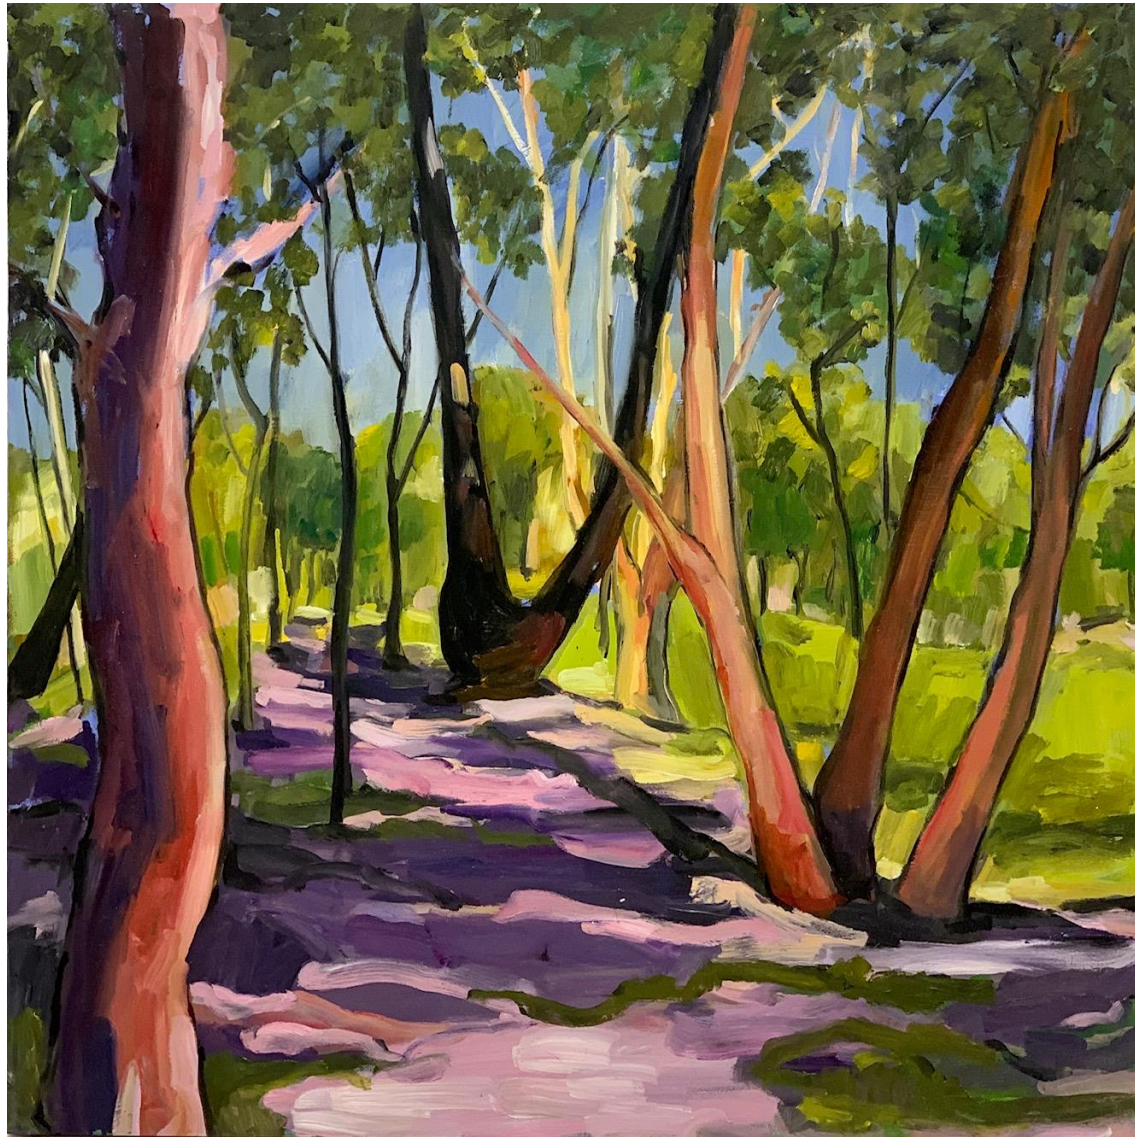

'Park Walk 2'; oil on board, 60x60cm, $1,590 framed