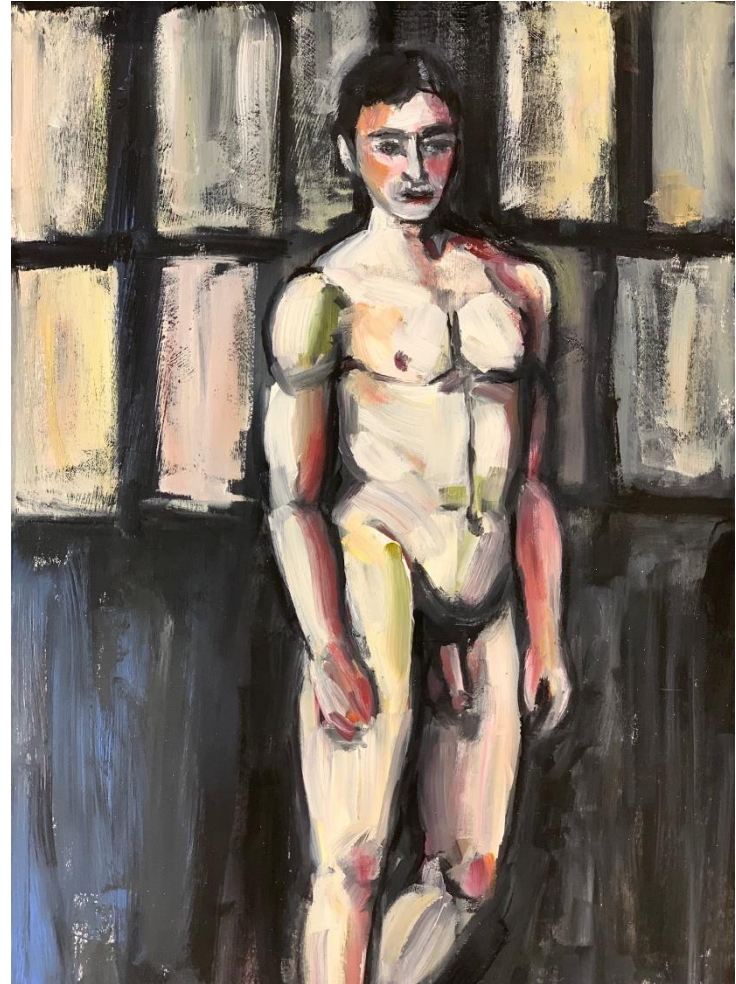

'Afternoon light'; oil on paper, 31x22cm, \$690 framed

'Pink Path'; oil on paper, 20x31cm, \$690 framed

'The Red wallpaper'; oil on board, 40x40cm, \$890 framed

'Blue and white china with sunflowers'; oil on board, 40x40cm, \$890 framed

'Still life in blue and white'; oil on paper, 21x18cm, \$550 framed

'Lost in thought 1'; oil on paper, 21x20cm, \$590 framed

'The red chair'; oil on paper, 25x22cm, \$690 framed

'Into the distance'; gouache on paper, 26x20cm, \$650 framed

'Sitting in Pink'; oil on paper, 20x26cm, \$690 framed

'Lost in thought 2'; oil on paper, 30x21cm, \$690 framed

'Blue and white wallpaper'; oil on paper, 21x24cm, \$590 framed

**'Grooming'**; oil on paper, 27x21cm, \$690 framed

**'Man by the window'**; oil on paper, 19.5x29cm, \$690 framed

'Orange and red wallpaper'; oil on paper, ,17x25.5cm \$590 framed

For enquiries contact: [info@projectgallery90.com](mailto:info@projectgallery90.com)  
Kate Hopkinson-Pointer 0402 144 350