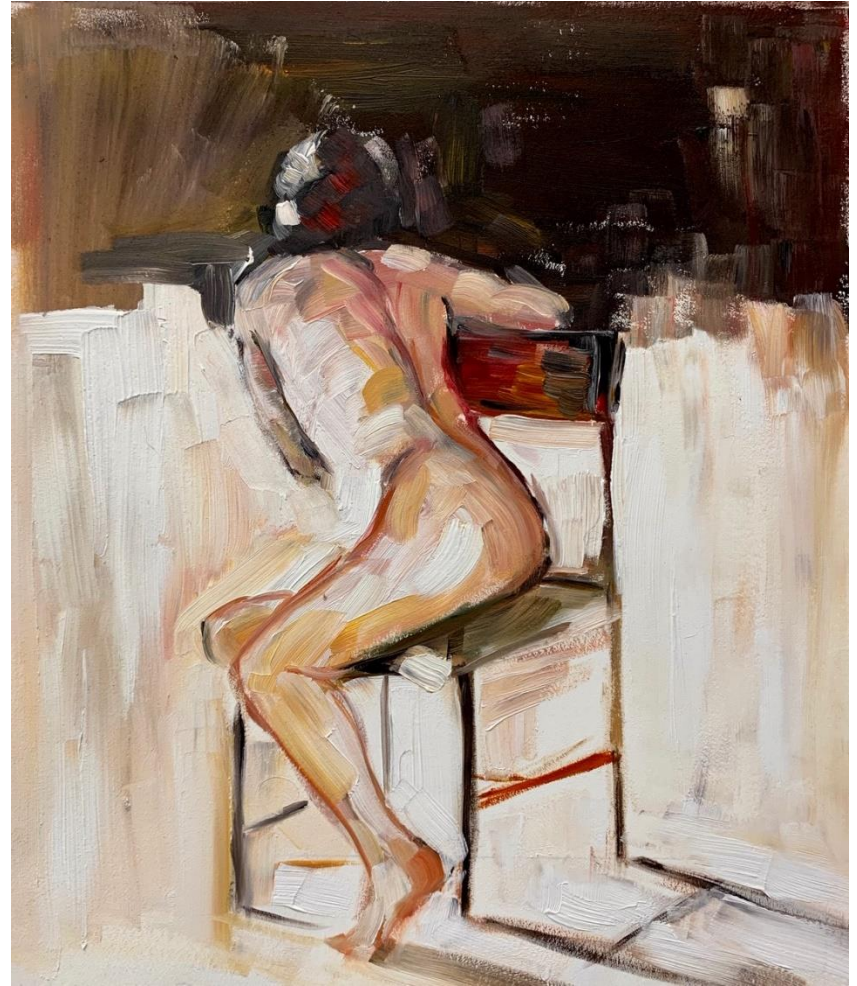

'Black and white wallpaper'; oil on paper, 22x23cm, \$590 framed

'Blossoms on the table'; gouache on paper, 20x20cm, \$550 framed

'Still life with green wall'; oil on paper, 28x25cm, \$690 framed

'Still life with Peaches'; oil on paper, 26x29cm, \$690 framed

'Sideboard with blossoms'; oil on paper, 23x23cm, \$590 framed

'Pot with lemon'; gouache on paper, 20x20cm, \$550 framed

'Blue and white teapot'; gouache on paper, 20x20cm, \$550 framed

'Roses on the side table'; oil on paper, 21x22cm, \$590 framed

'Still life in blue and white'; oil on paper, 21x18cm, \$550 framed

'Lost in thought 1'; oil on paper, 21x20cm, \$590 framed

'The red chair'; oil on paper, 25x22cm, \$690 framed

'Into the distance'; gouache on paper, 26x20cm, \$650 framed