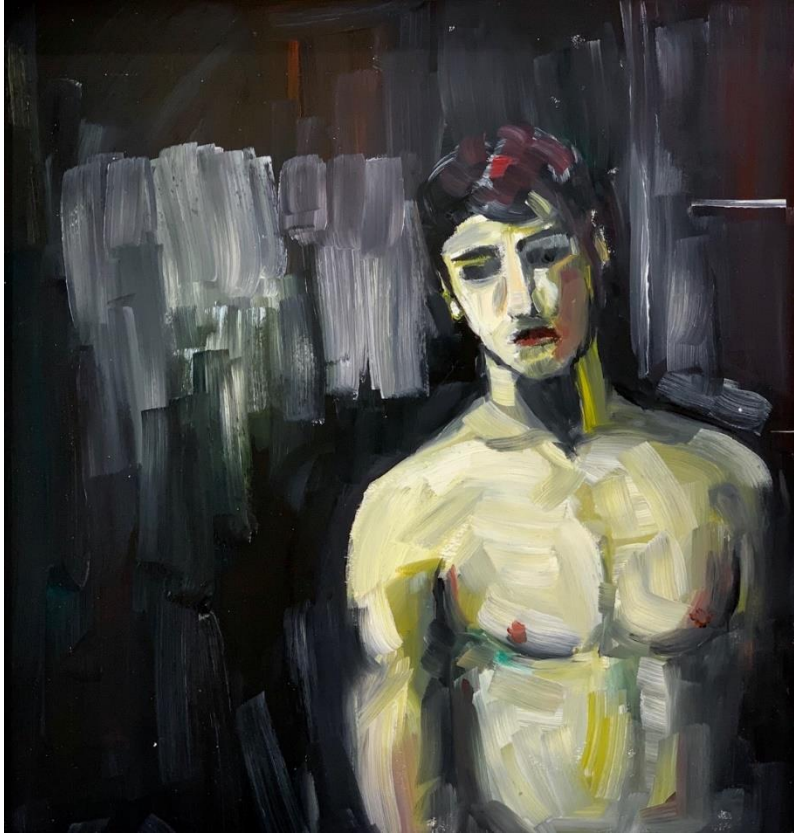

'Afternoon light'; oil on paper, 31x22cm, \$690 framed

'Pink Path'; oil on paper, 20x31cm, \$690 framed

'The Red wallpaper'; oil on board, 40x40cm, \$890 framed

'Blue and white china with sunflowers'; oil on board, 40x40cm, \$890 framed

'Black and white wallpaper'; oil on paper, 22x23cm, \$590 framed

'Blossoms on the table'; gouache on paper, 20x20cm, \$550 framed

'Still life with green wall'; oil on paper, 28x25cm, \$690 framed

'Still life with Peaches'; oil on paper, 26x29cm, \$690 framed

'Sideboard with blossoms'; oil on paper, 23x23cm, \$590 framed

'Pot with lemon'; gouache on paper, 20x20cm, \$550 framed

'Blue and white teapot'; gouache on paper, 20x20cm, \$550 framed

'Roses on the side table'; oil on paper, 21x22cm, \$590 framed

'Still life in blue and white'; oil on paper, 21x18cm, \$550 framed

'Lost in thought 1'; oil on paper, 21x20cm, \$590 framed

'The red chair'; oil on paper, 25x22cm, \$690 framed

'Into the distance'; gouache on paper, 26x20cm, \$650 framed