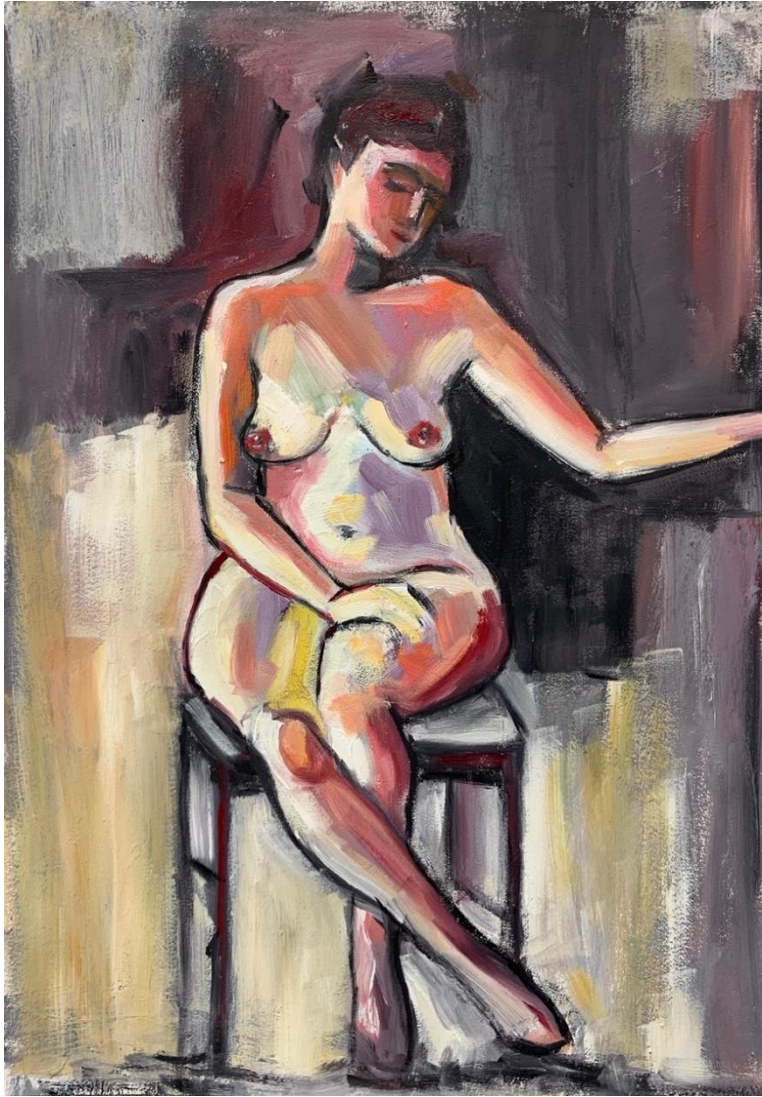

'Afternoon light'; oil on paper, 31x22cm, \$690 framed

'Pink Path'; oil on paper, 20x31cm, \$690 framed

'The Red wallpaper'; oil on board, 40x40cm, \$890 framed

'Blue and white china with sunflowers'; oil on board, 40x40cm, \$890 framed

'Sideboard with blossoms'; oil on paper, 23x23cm, \$590 framed

'Pot with lemon'; gouache on paper, 20x20cm, \$550 framed

'Blue and white teapot'; gouache on paper, 20x20cm, \$550 framed

'Roses on the side table'; oil on paper, 21x22cm, \$590 framed

'Still life in blue and white'; oil on paper, 21x18cm, \$550 framed

'Lost in thought 1'; oil on paper, 21x20cm, \$590 framed

'The red chair'; oil on paper, 25x22cm, \$690 framed

'Into the distance'; gouache on paper, 26x20cm, \$650 framed

'Sitting in Pink'; oil on paper, 20x26cm, \$690 framed

'Lost in thought 2'; oil on paper, 30x21cm, \$690 framed

'Blue and white wallpaper'; oil on paper, 21x24cm, \$590 framed

**'Grooming'**; oil on paper, 27x21cm, \$690 framed