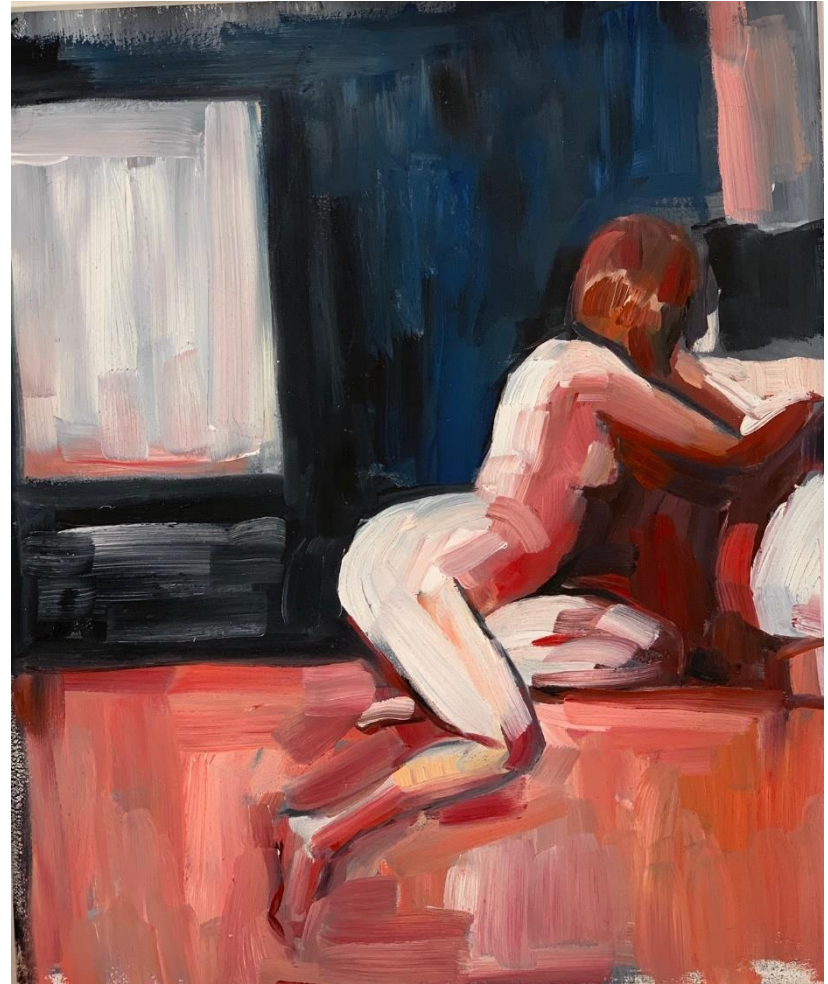

'Sideboard with blossoms'; oil on paper, 23x23cm, \$590 framed

'Pot with lemon'; gouache on paper, 20x20cm, \$550 framed

'Blue and white teapot'; gouache on paper, 20x20cm, \$550 framed

'Roses on the side table'; oil on paper, 21x22cm, \$590 framed

'Still life in blue and white'; oil on paper, 21x18cm, \$550 framed

'Lost in thought 1'; oil on paper, 21x20cm, \$590 framed

'The red chair'; oil on paper, 25x22cm, \$690 framed

'Into the distance'; gouache on paper, 26x20cm, \$650 framed

'Sitting in Pink'; oil on paper, 20x26cm, \$690 framed

'Lost in thought 2'; oil on paper, 30x21cm, \$690 framed

'Blue and white wallpaper'; oil on paper, 21x24cm, \$590 framed

**'Grooming'**; oil on paper, 27x21cm, \$690 framed