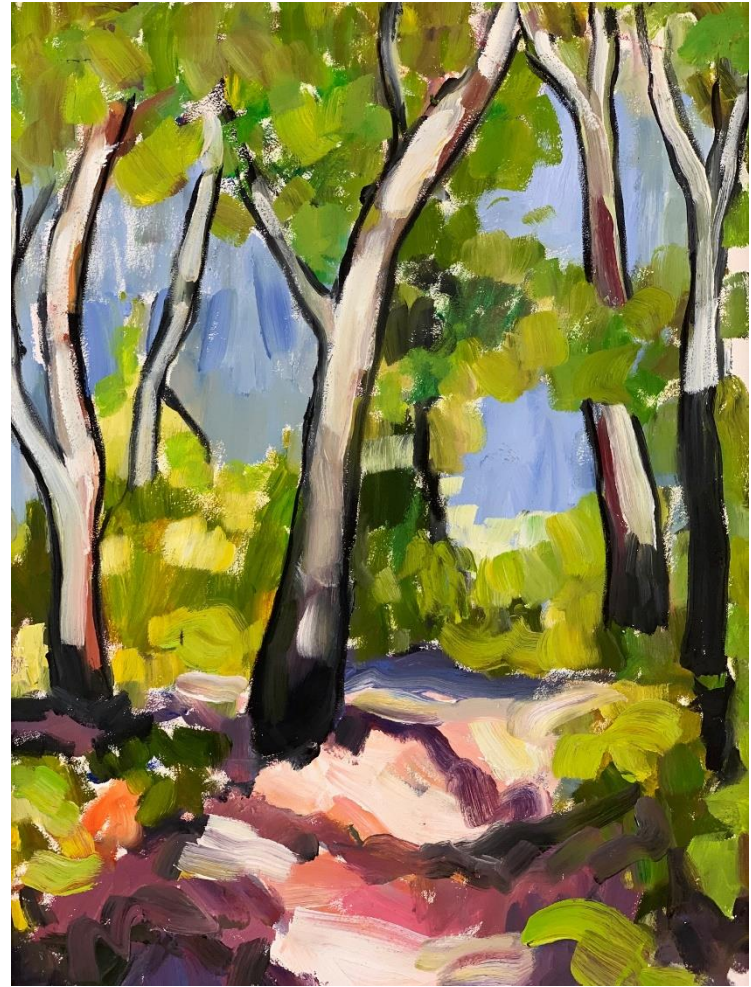

'Park walk 5'; oil on board, 60x60cm, \$1,590 framed

'Night Walk 1'; oil on board, 60x60cm, \$1,590 framed

'Night Walk 2'; oil on board, 60x60cm, \$1,590 framed

'Forest Path'; oil on board, 50x50cm, \$1,390 framed

'Night walk 4'; oil on board, 40x40cm, \$890 framed

'Night walk'; oil on paper, 26x23cm, \$690 framed

'Wattle tree'; oil on paper, 30x30.5cm, \$590 framed

'Park walk 6'; oil on paper, 20x21cm, \$590 framed

'Afternoon light'; oil on paper, 31x22cm, \$690 framed

'Pink Path'; oil on paper, 20x31cm, \$690 framed

'The Red wallpaper'; oil on board, 40x40cm, \$890 framed

'Blue and white china with sunflowers'; oil on board, 40x40cm, \$890 framed