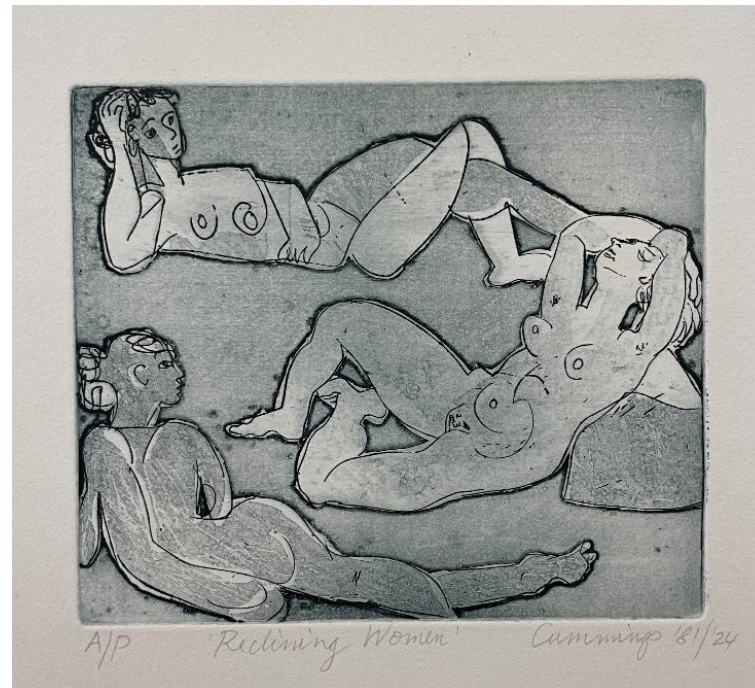

'Reclining Women' etching 13x15cm unframed $680