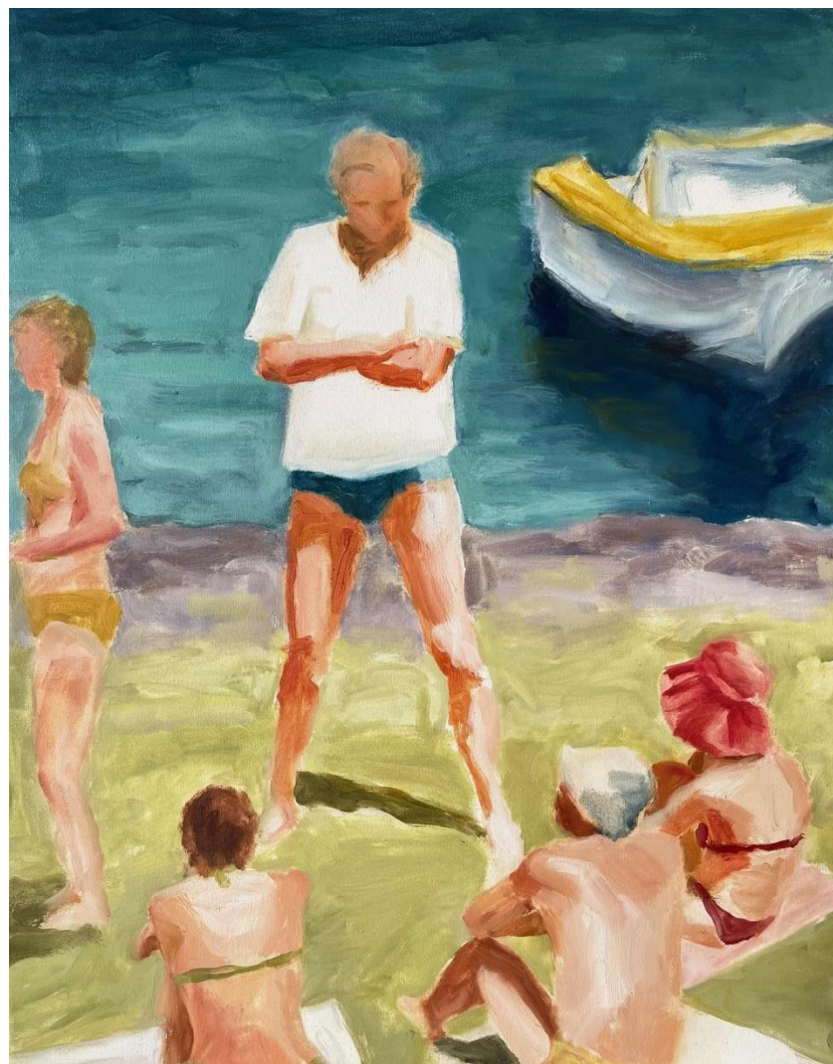

'Dry River Bed with Red Gums' acrylic on paper 77.5x77.5cm framed \$2,500

'Fowlers Gap Trees' acrylic on canvas 63x63cm framed \$2,500

'Bush Rhythms' oil on canvas 79x94cm framed \$3,800

Works by Nicola Hart

'Girl Talk' oil on canvas 76x61cm framed \$1,450

'Deep Diver' oil on canvas 61x46cm framed \$1,090

'Couple on the Sand' oil on canvas 60x50cm framed \$1,090

'Girl in the Pink Chair' oil on canvas 50x40cm framed \$890

'Sunday Picnic' oil on canvas 61x56cm framed \$1,150

'Out on the Boat' oil on canvas 50x40cm framed \$890

'Drinks by the Sea' oil on canvas 55x45cm framed \$950

Works by Regina Law

'Summer Light' oil on board 81x122cm framed \$4,390