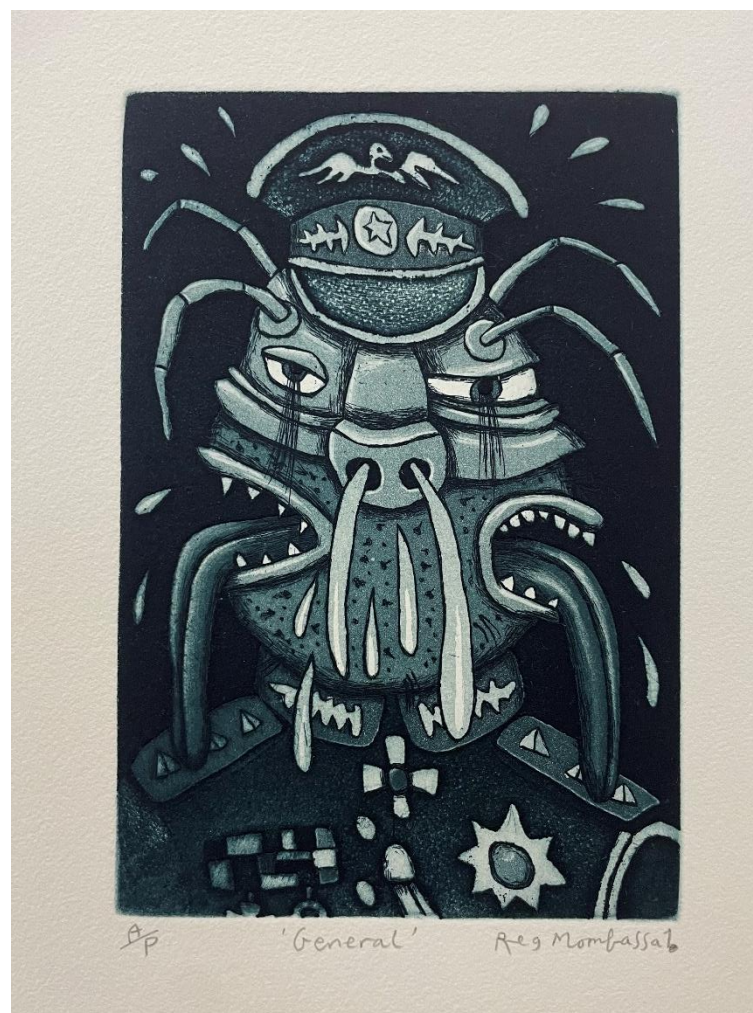

'General' etching 21x14.5cm unframed $560