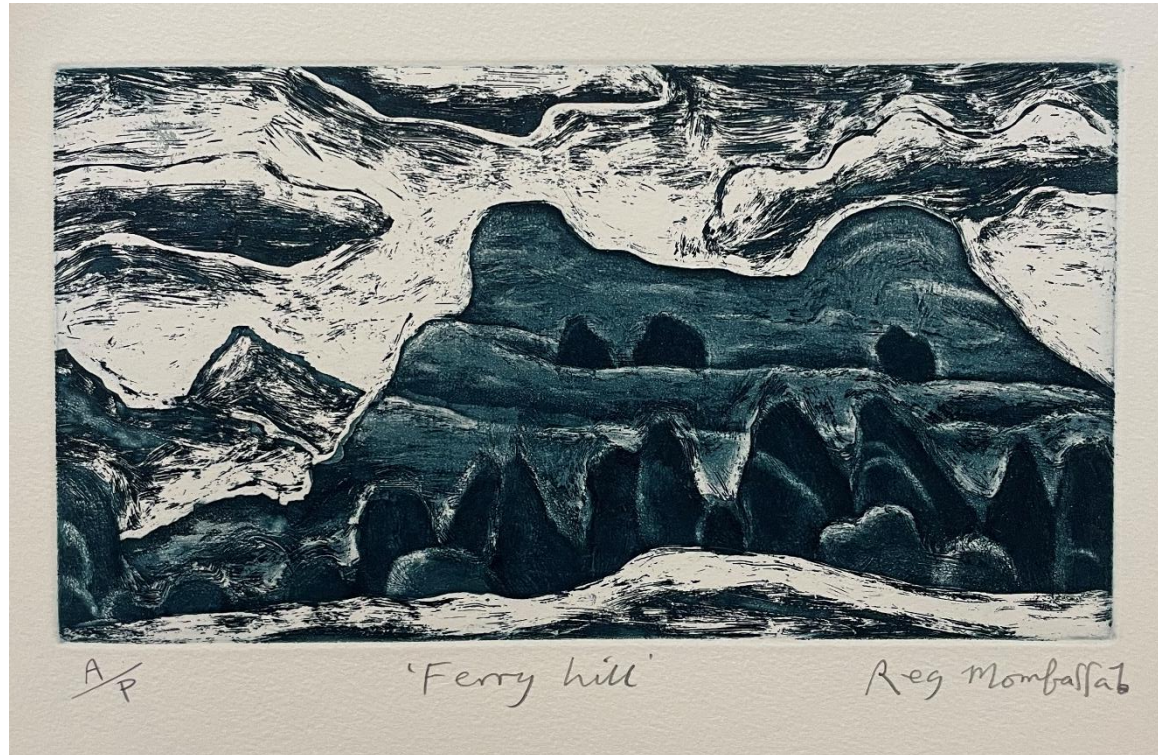

'Baby' etching 11.5x10cm unframed \$280

'Trek' etching 21.5x15.5cm unframed \$650

'Fig/MW3' etching 10.5x14.5cm unframed \$420

Cicada Press Etchings

Works by Reg Mombassa

'Ferry Hill' etching 16x29.5cm unframed \$680