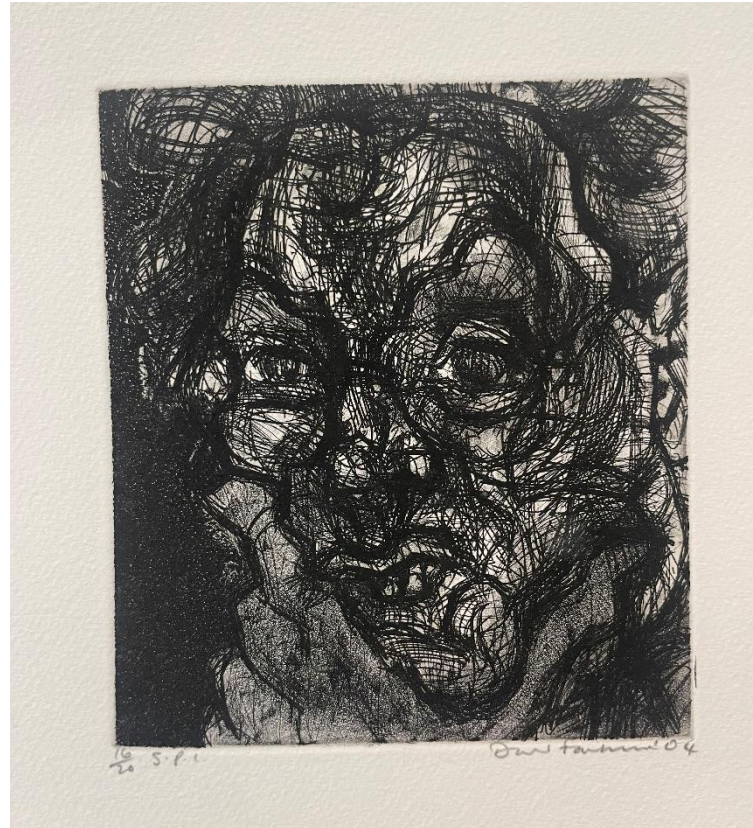

Cicada Press Etchings
Works by David Fairburn

'S.P.I.' etching 16x14cm unframed $400