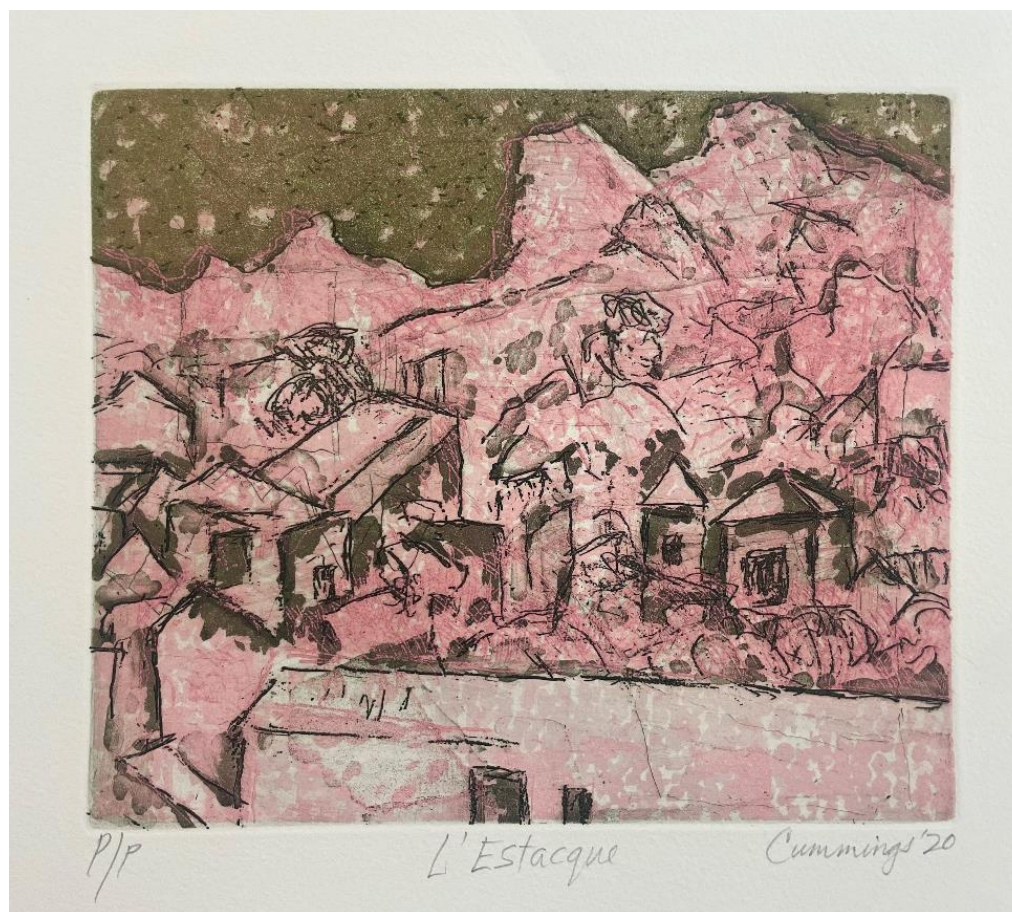

'L'Estacque' etching 20.5x24cm unframed $900