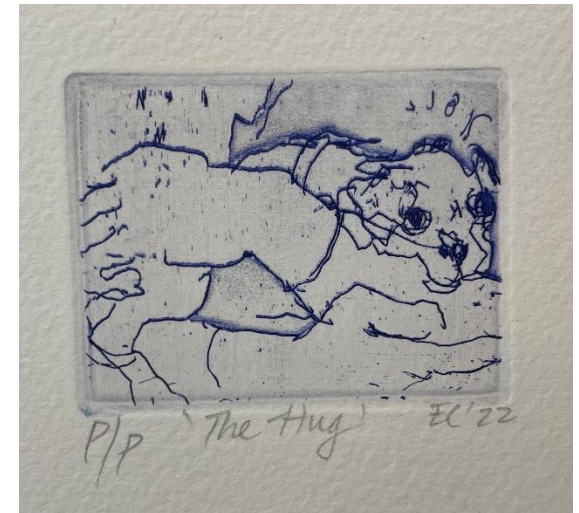

'Reclining Women' etching 13x15cm unframed \$680

'L'Estacque' etching 20.5x24cm unframed \$900

'The Pup' etching 5x6.5cm unframed \$360

'Frankie' etching 5x6.5cm unframed \$360

'The Hug' etching 5x6.5cm unframed \$360