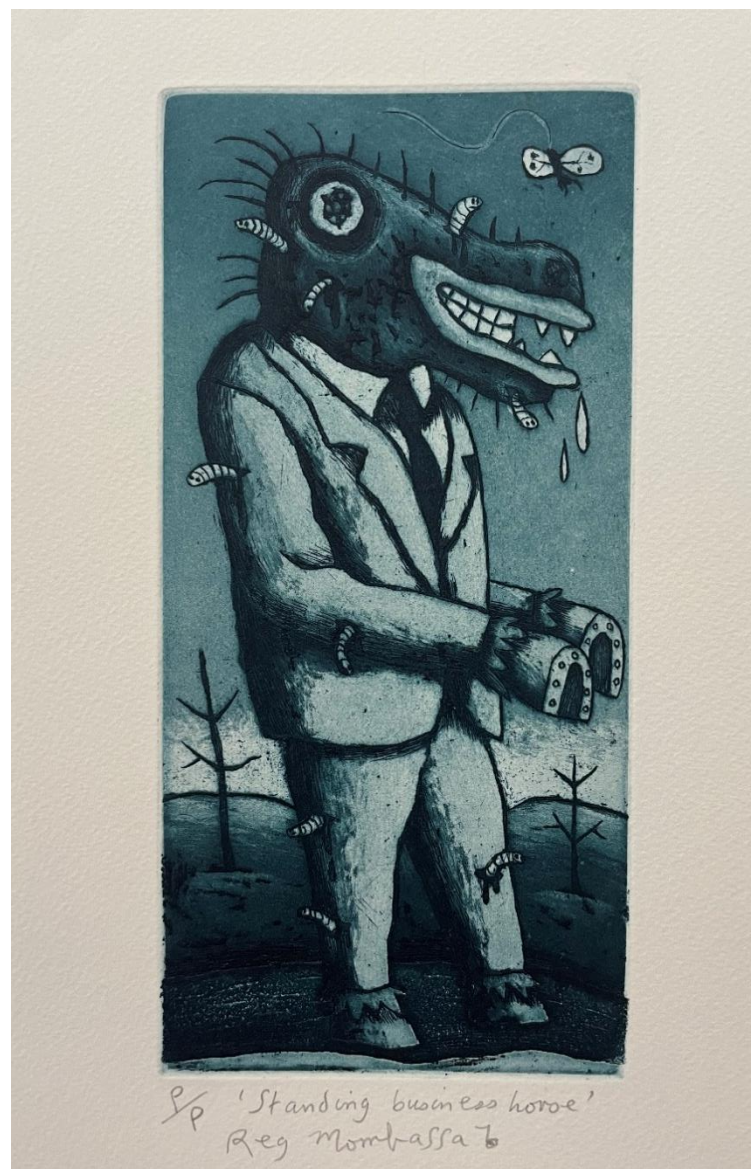

'Standing business horse' etching 23.5x11cm unframed
$570