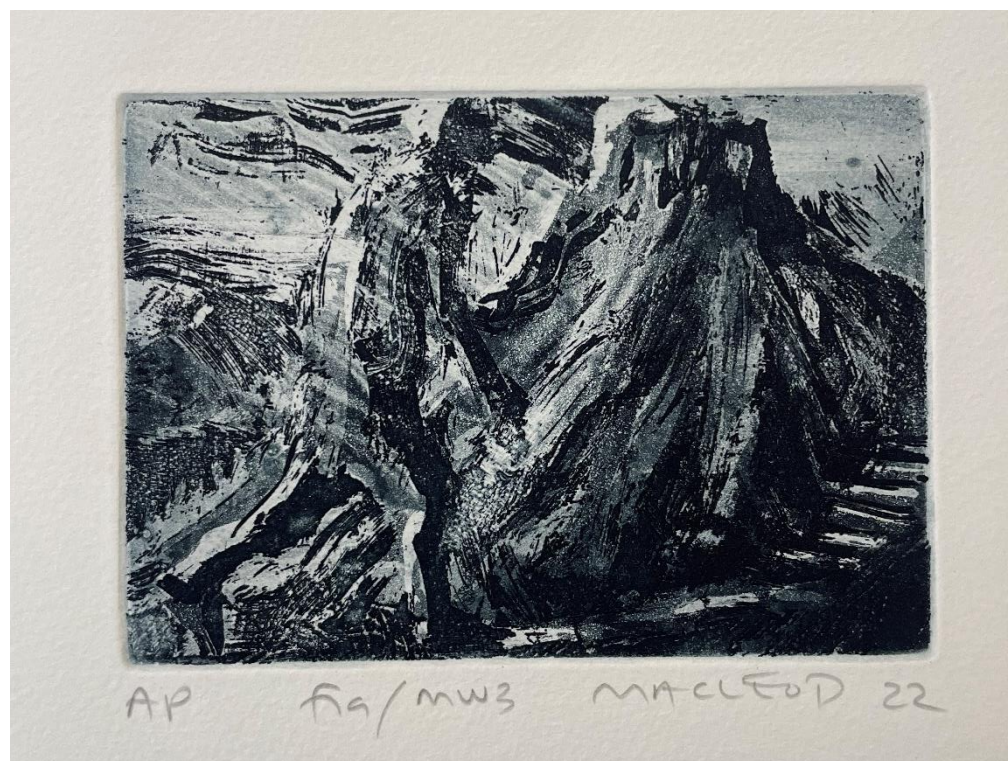

'Fig/MW3' etching 10.5x14.5cm unframed $420