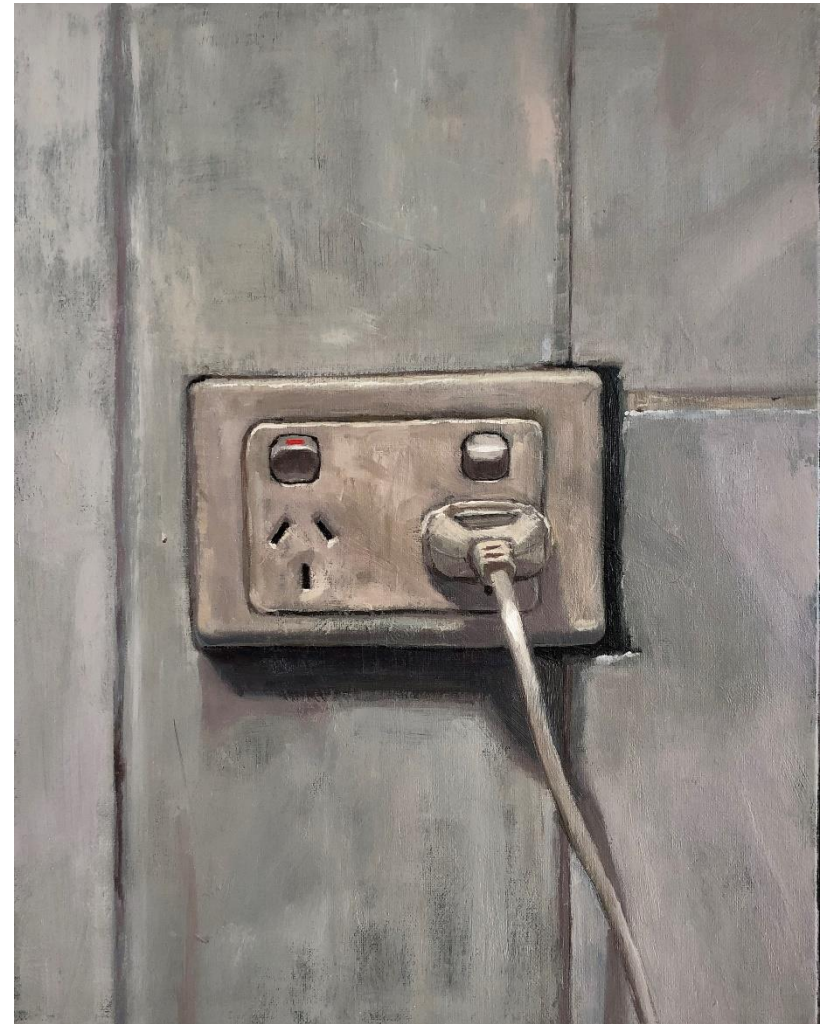

'Table manners' oil on canvas 61x91cm framed \$2,650

'Spotlight' oil on canvas 30x40cm framed \$1450

'Socket' oil on canvas 28x36cm framed \$1350

'Selfie' oil on canvas 30x40cm framed \$1,450

'Remnant' oil on canvas 26x30cm framed \$1,250