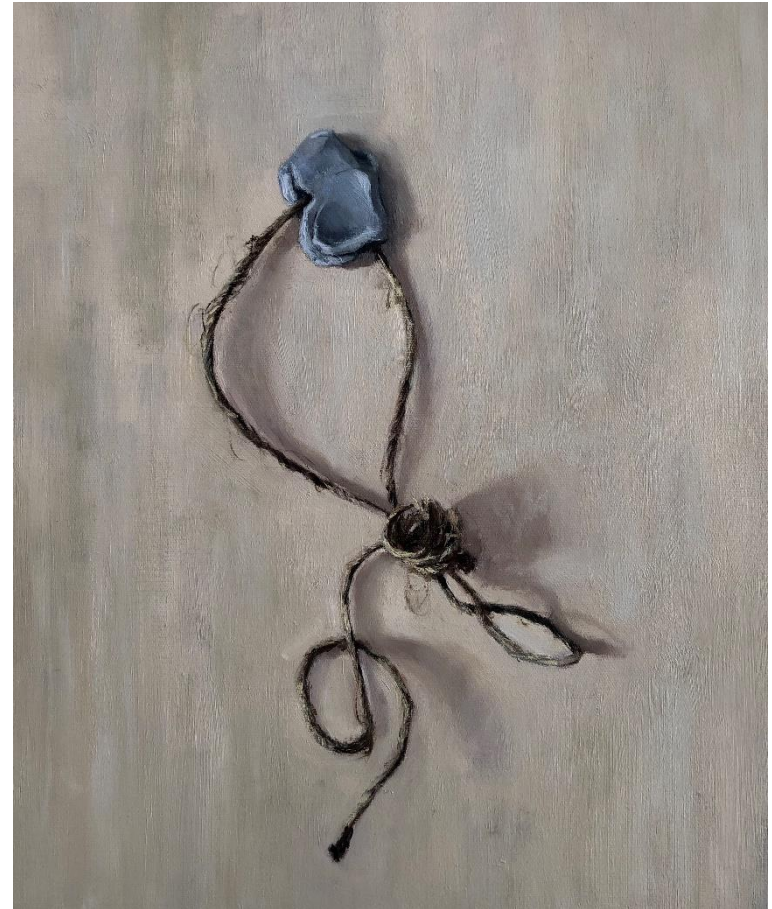

'Table manners' oil on canvas 61x91cm framed \$2,650

'Spotlight' oil on canvas 30x40cm framed \$1450

'Socket' oil on canvas 28x36cm framed \$1350

'Selfie' oil on canvas 30x40cm framed \$1,450

'Remnant' oil on canvas 26x30cm framed \$1,250

'Patience' oil on canvas 51x66cm framed \$1,900

'Matilda' oil on canvas 26x30cm framed \$1,250

'No sugar' oil on canvas 20x30cm framed \$1,050

'Lockdown V' oil on canvas 121x91cm framed \$4,500

'Jane Austen tea party' oil on linen 50x60cm framed \$1,850