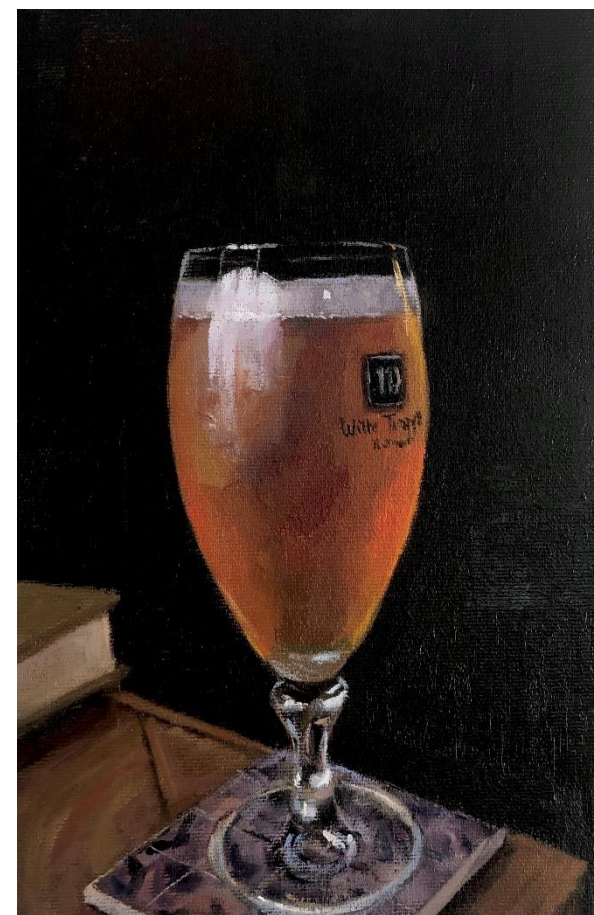

'Witte Trappist' oil on canvas 20x30cm framed $1,050