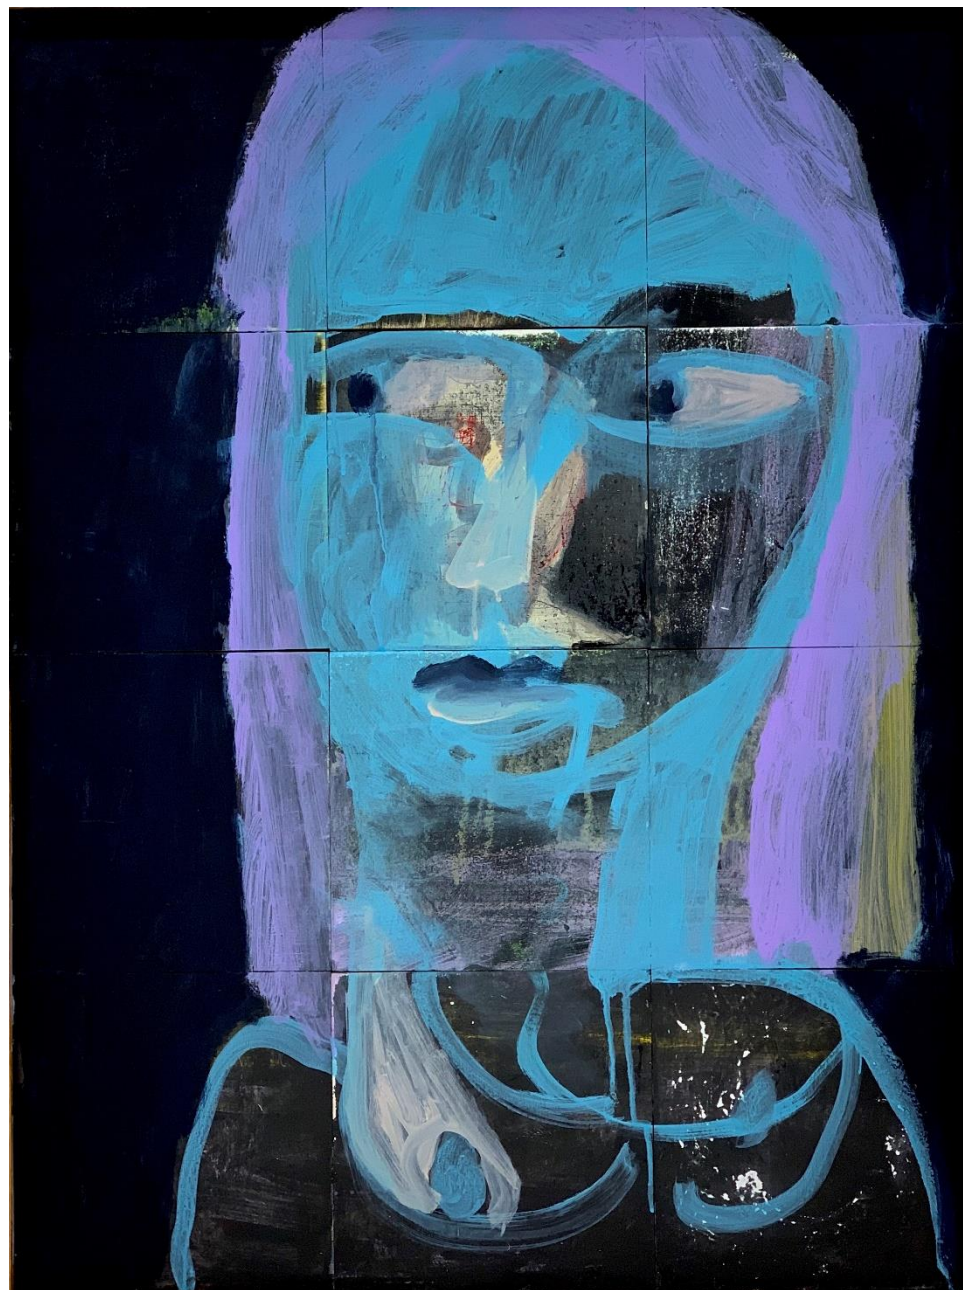

As a special promotion, we are offering **5 to 10% off** the marked price for these works, please enquire for more information.

Ingrid Haydon 'The blue doors'; oil on canvas, 110x90cm, \$5,500

Elisabeth Cummings 'Flinders Property'; etching with aquatint, 50x64cm framed, \$3,600

Sally Stokes 'Secret River'; oil on linen, 61x61cm framed, \$1,500

Kate Hopkinson-Pointer **'Back Burn'**; oil on board, 50x50cm framed, \$1,200

Jessica Guthrie **'Solace'**; oil on linen, oak framed, 28.5x28.5cm, \$650

Jessica Guthrie **'Moments of Mindfulness'**; oil on linen, oak framed, 28.5x28.5cm, \$650

Kevin Low 'Honeymoon'; oil on canvas, 25.5x30.5cm framed, \$1290

Kevin Low 'Fine day'; oil on canvas 30.5x25.5cm framed, \$1,290

Peter Berner **'Forever in your past'** (finalist in the Muswellbrook Art Prize); acrylic on wooden panels, 62x82cm framed, \$2,390

Yvonne Langshaw 'Iso Still life'; acrylic on paper, 55x54cm framed, \$2,250