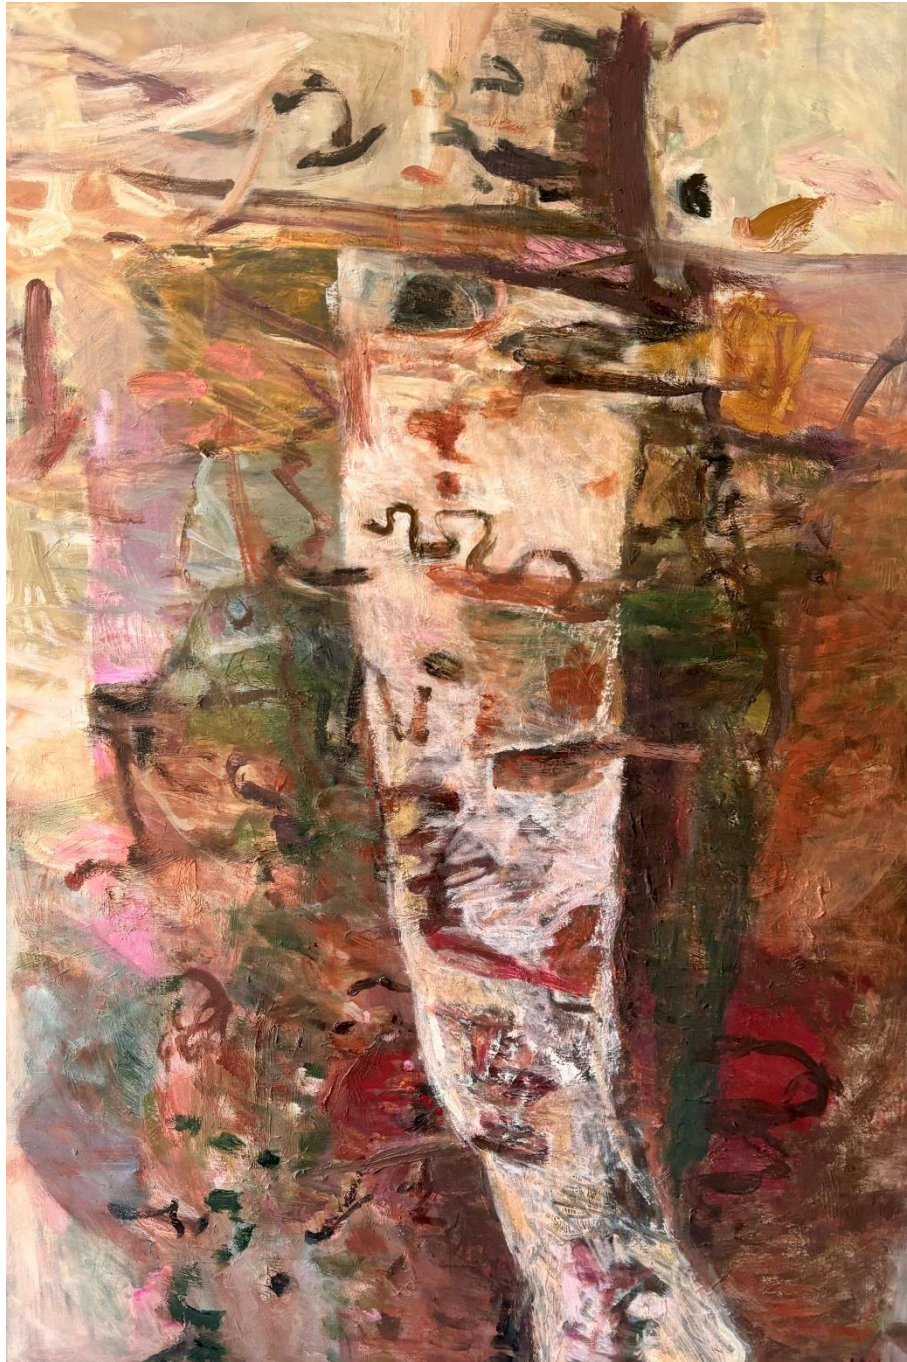

'Reflections on the
George's river'

oil on canvas

92x153

unframed

\$4,490

'Night from Dangar island boat shed' oil on canvas 91x122cm unframed \$4,290

'Lady Mungo returns home' oil on canvas 92x153cm unframed \$4,490

'The Basin' diptych oil on canvas 180x120cm unframed \$6,490

'Gorge walk'
oil on canvas
92x153
unframed
\$4,490

'Venerable sand' oil on board 60x60cm framed \$1,190

'Waterhole' oil on board 60x60cm framed \$1,190