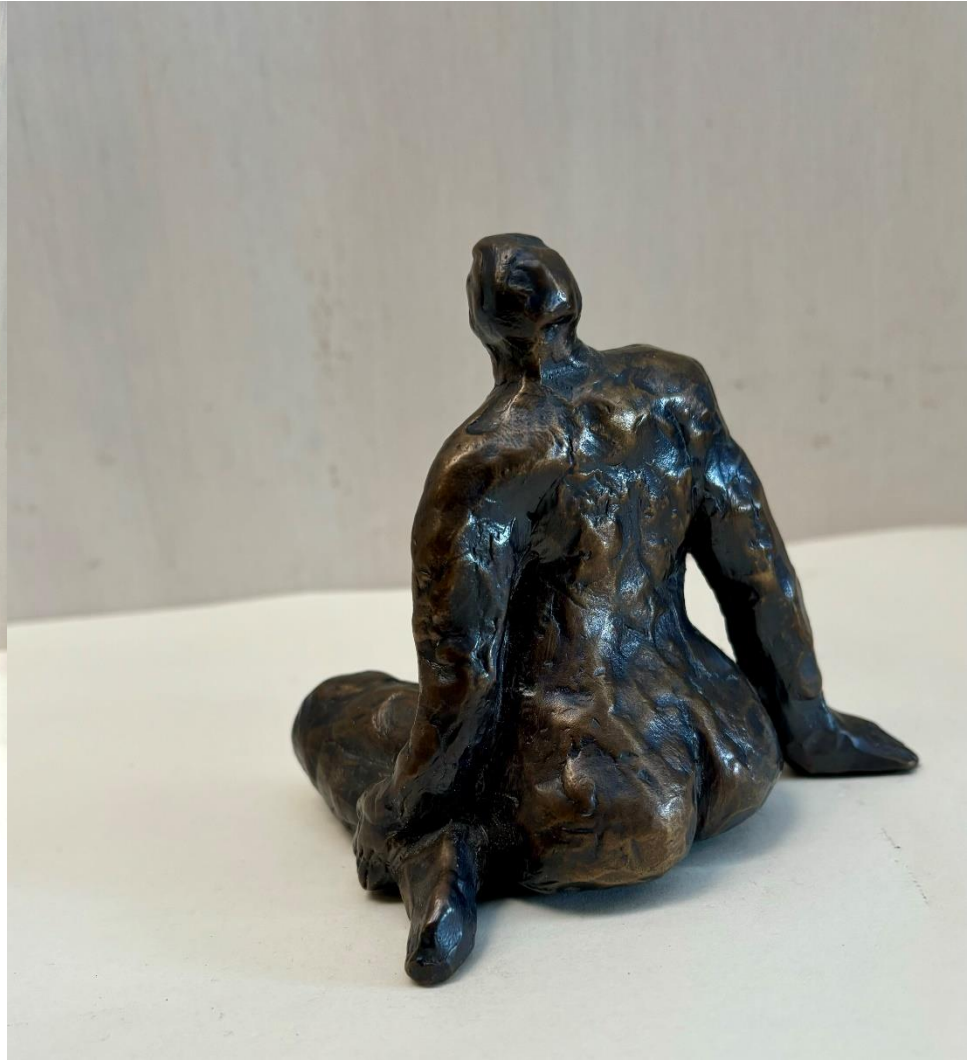

Untitled cast bronze sculpture 13x10x12cm $2,900