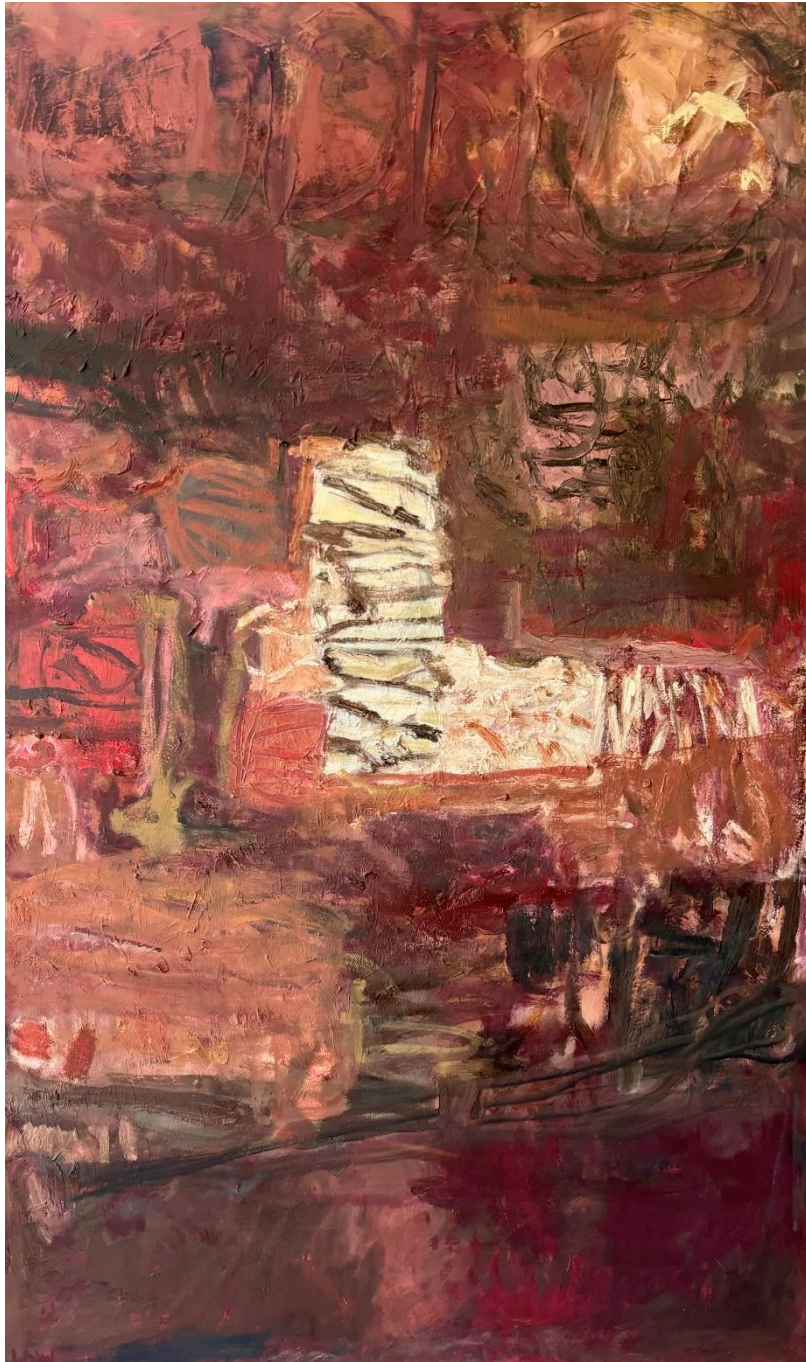

'Reflections on the
George's river'

oil on canvas

92x153

unframed

\$4,490

'Night from Dangar island boat shed' oil on canvas 91x122cm unframed \$4,290

'Lady Mungo returns home' oil on canvas 92x153cm unframed \$4,490

'The Basin' diptych oil on canvas 180x120cm unframed \$6,490

'Gorge walk'
oil on canvas
92x153
unframed
\$4,490

'Venerable sand' oil on board 60x60cm framed \$1,190

'Waterhole' oil on board 60x60cm framed \$1,190