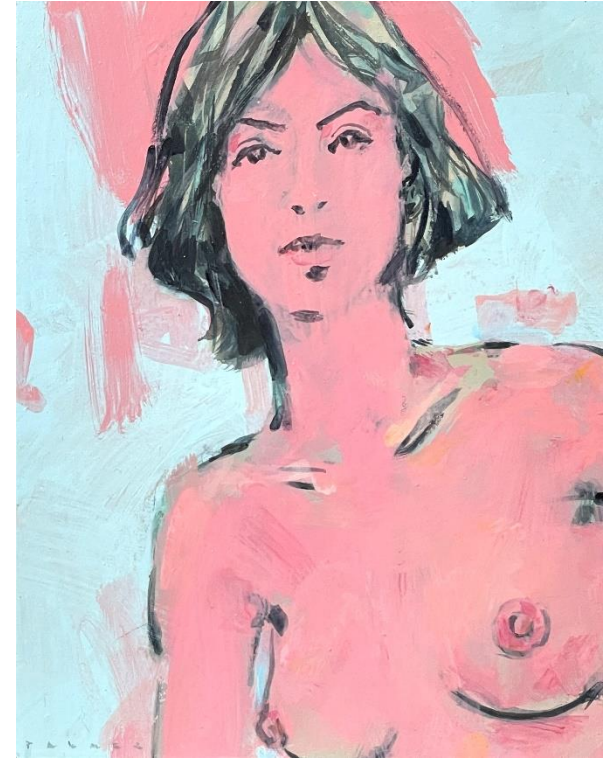

'Rest III' Indian Ink on Watercolour Paper 14x19cm framed \$270

'Rest IV' Indian Ink on Watercolour Paper 14x19cm framed \$270

Elena Larkin

'In the tub at Huonbrook' gouache on paper 47x62cm framed \$850

'In the tub at Cookernup' gouache on paper 43x55cm framed \$750

Simon Palmer

'Emma' acrylic on board 25x30cm framed \$390

'Eloise' acrylic on board 30x40cm framed \$490

'Mandy' acrylic on board 30x36.7cm framed \$490

'Liz' acrylic on board 30x30cm framed \$420

'Kieren' acrylic on board 55x55cm framed \$690

'Susan' acrylic on board 27.5x26cm framed \$420

'Justine' acrylic on board 17x21.8cm framed \$320

'Nigel' acrylic on board 10.5x15cm
framed \$270

'Mark' acrylic on board 10.5x15cm
framed \$270

'Janine' acrylic on board 10.5x15cm
framed \$270

'Gail' acrylic on board 10.5x15cm
framed \$270

Monika Scarrabelotti

'The State of Things' ciment fondu with marble dust 55x28x38cm \$4,500