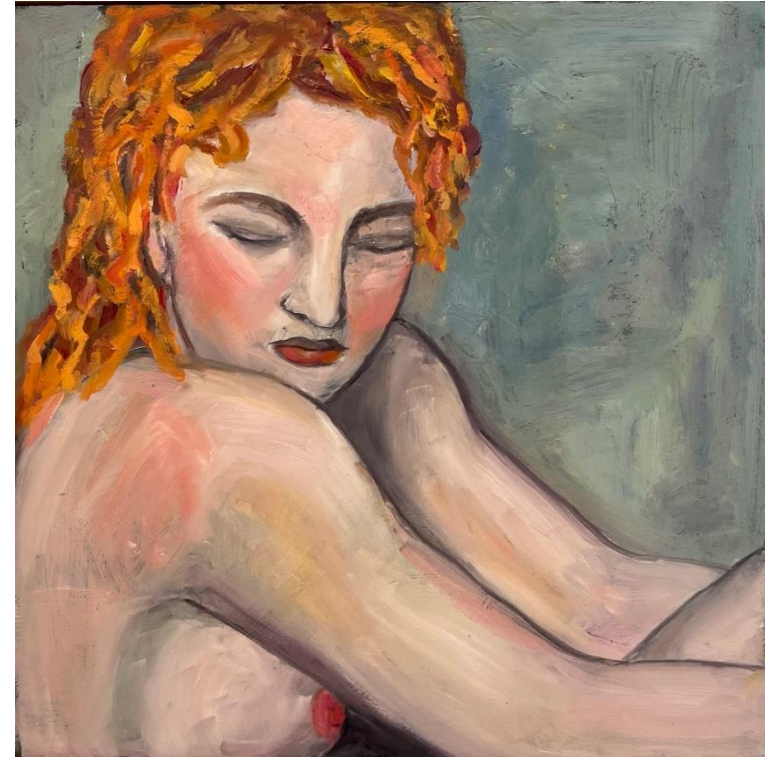

'Late Afternoon Idyll' acrylic on wood 50x40cm framed \$1,400

'Morning Rush' acrylic on wood 80x50cm framed \$1,800

Kate Hopkinson-Pointer

'Sunday afternoon' oil on board 60x60cm framed \$1,390

'The Velvet fabric' oil on board 60x60cm framed \$1390

'The portrait' oil on board 20x20cm framed \$590

'The green wall' oil board 25x25cm framed \$650

'Rethinking things' oil on board 25x20cm framed
\$590

'The waiting room' oil on board 25x20cm framed
\$590

'New hair cut' oil on board 25x20cm framed \$590

'Long Night' oil on board 30x30cm framed \$790

'Left Wondering' oil on board 30x30cm framed \$790

'Angel' oil on board 25x25cm framed \$790

Yvonne Langshaw