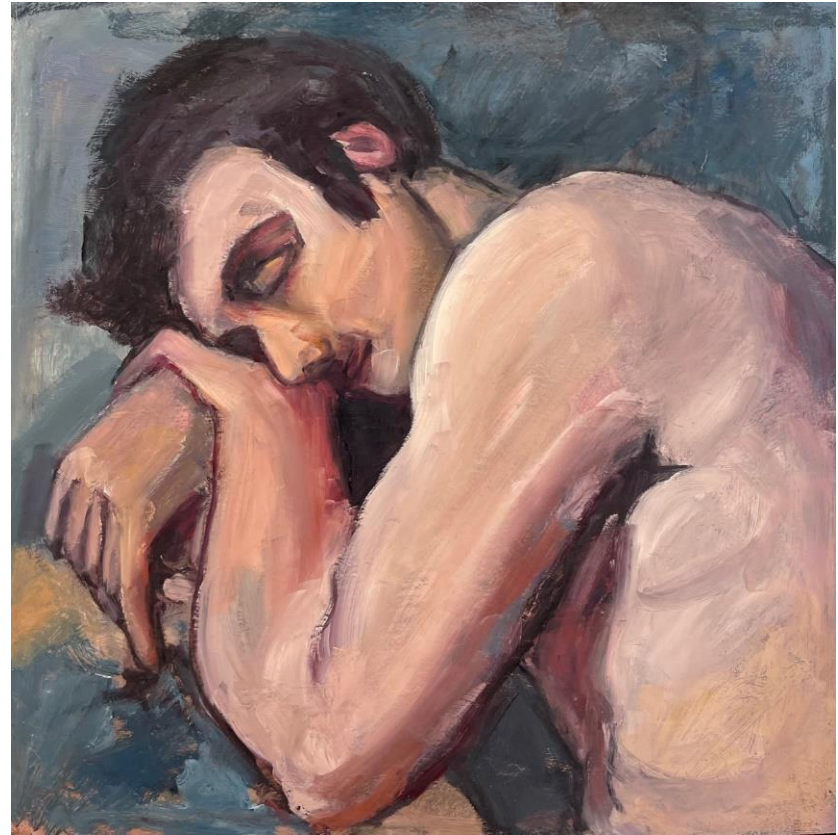

'Late Afternoon Idyll' acrylic on wood 50x40cm framed \$1,400

'Morning Rush' acrylic on wood 80x50cm framed \$1,800

Kate Hopkinson-Pointer

'Sunday afternoon' oil on board 60x60cm framed \$1,390

'The Velvet fabric' oil on board 60x60cm framed \$1390

'The portrait' oil on board 20x20cm framed \$590

'The green wall' oil board 25x25cm framed \$650

'Rethinking things' oil on board 25x20cm framed
\$590

'The waiting room' oil on board 25x20cm framed
\$590

'New hair cut' oil on board 25x20cm framed \$590

'Long Night' oil on board 30x30cm framed \$790

'Left Wondering' oil on board 30x30cm framed \$790

'Angel' oil on board 25x25cm framed \$790

Yvonne Langshaw