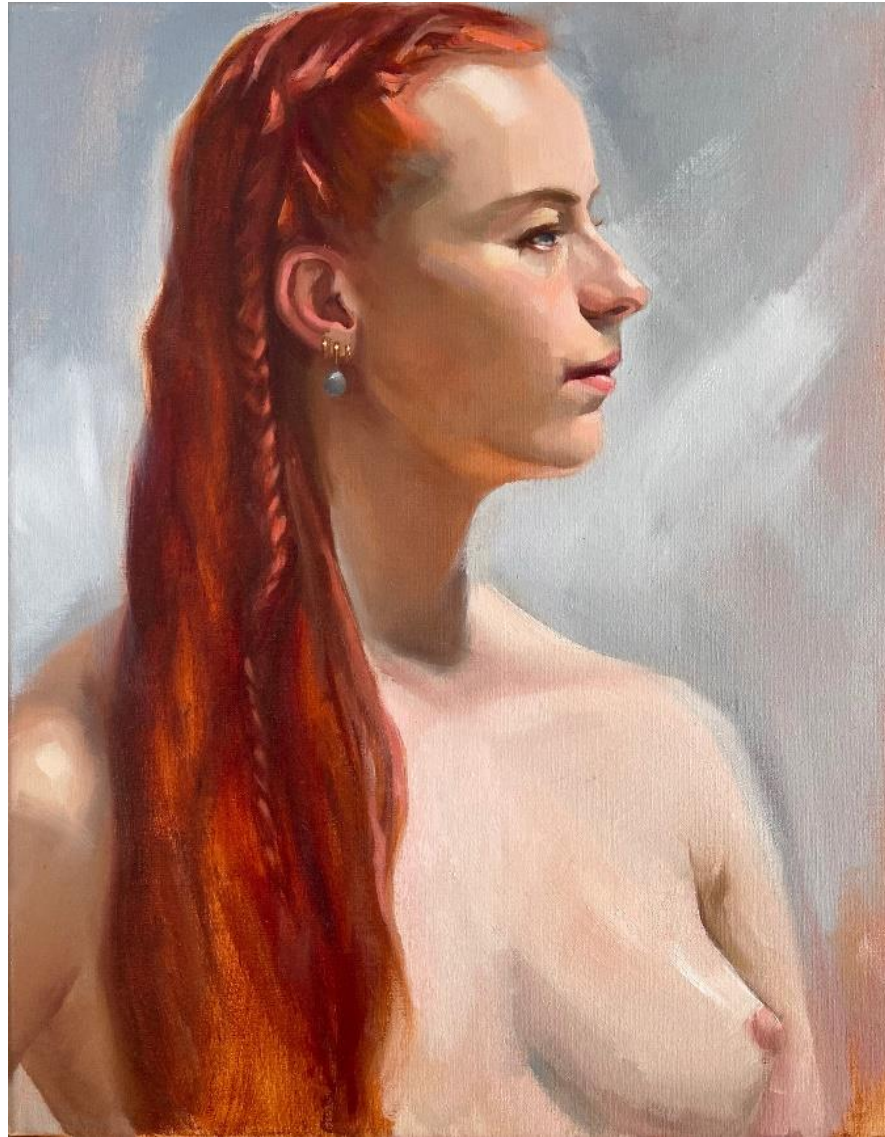

Jessica Guthrie

'Sally' oil on linen 45.5x35.5cm framed \$1,390

'Lynette' oil on linen 25.5x20cm framed \$650

'Michaela' oil on linen 25.5x20cm framed \$650

'Madeleine' oil on linen 45.5x35.5 cm framed \$1,390