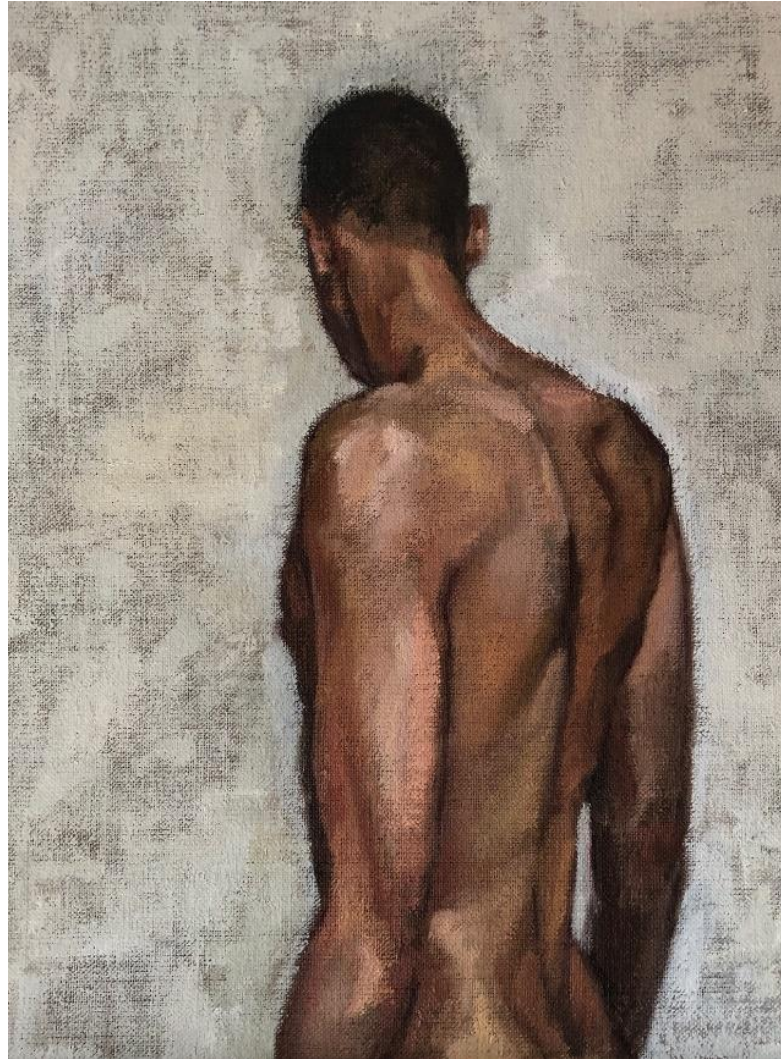

Jessica Guthrie

'Sally' oil on linen 45.5x35.5cm framed \$1,390

'Lynette' oil on linen 25.5x20cm framed \$650

'Michaela' oil on linen 25.5x20cm framed \$650

'Madeleine' oil on linen 45.5x35.5 cm framed \$1,390

James Needham

'Back I' oil on linen 30x40cm framed \$1,450

'Back V' oil on linen 30x40cm framed \$1,450

'Back IV' oil on linen 30x40cm framed \$1,450

'Back III' oil on linen 30x40cm framed \$1,450

'Back II' oil on linen 30x40cm framed \$1,450