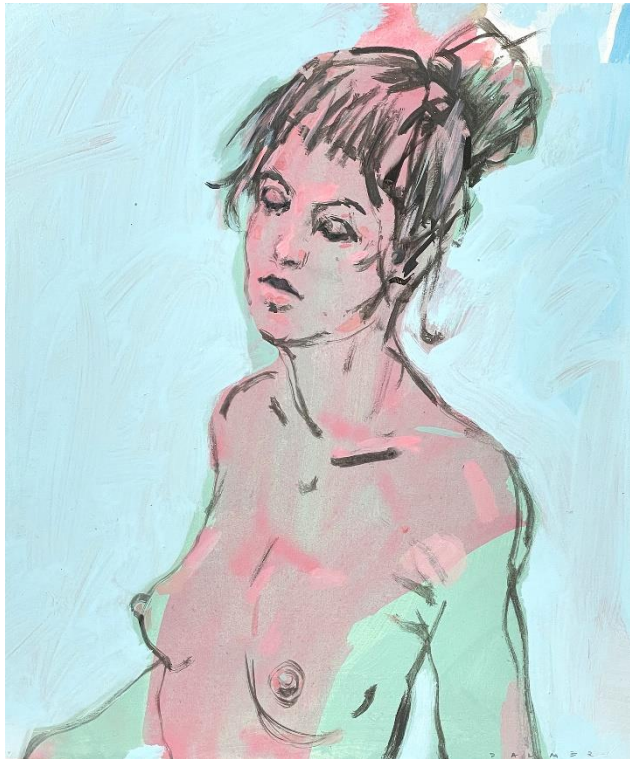

'Seated Model 1' oil on board 15x20cm
framed \$450

'Seated Model 2' oil on board 15x20cm
framed \$450

'Rest I' Indian Ink on Watercolour Paper 14x19cm framed \$270

'Rest II'. Indian Ink on Watercolour Paper 14x19cm framed \$270

'Rest III' Indian Ink on Watercolour Paper 14x19cm framed \$270

'Rest IV' Indian Ink on Watercolour Paper 14x19cm framed \$270

Elena Larkin

'In the tub at Huonbrook' gouache on paper 47x62cm framed \$850

'In the tub at Cookernup' gouache on paper 43x55cm framed \$750

Simon Palmer

'Emma' acrylic on board 25x30cm framed \$390

'Eloise' acrylic on board 30x40cm framed \$490

'Mandy' acrylic on board 30x36.7cm framed \$490