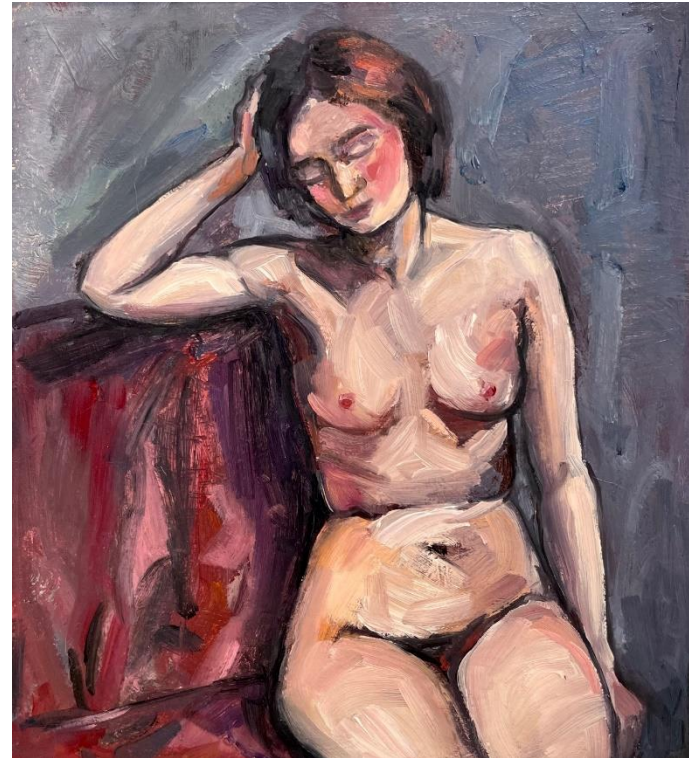

'Bottom' ceramic with acrylic 24x20x8cm \$1,000

'RAW' ceramic with acrylic 11x47x14cm \$1,700

'Bag of Bones' ceramic with acrylic 42x17x21cm \$1,700

Samantha Tidbeck

'Reading on the Chaise' acrylic on Wood 40x60cm framed
\$1,500

'Late Afternoon Idyll' acrylic on wood 50x40cm framed \$1,400

'Morning Rush' acrylic on wood 80x50cm framed \$1,800

Kate Hopkinson-Pointer

'Sunday afternoon' oil on board 60x60cm framed \$1,390

'The Velvet fabric' oil on board 60x60cm framed \$1390

'The portrait' oil on board 20x20cm framed \$590

'The green wall' oil board 25x25cm framed \$650

'Rethinking things' oil on board 25x20cm framed
\$590

'The waiting room' oil on board 25x20cm framed
\$590