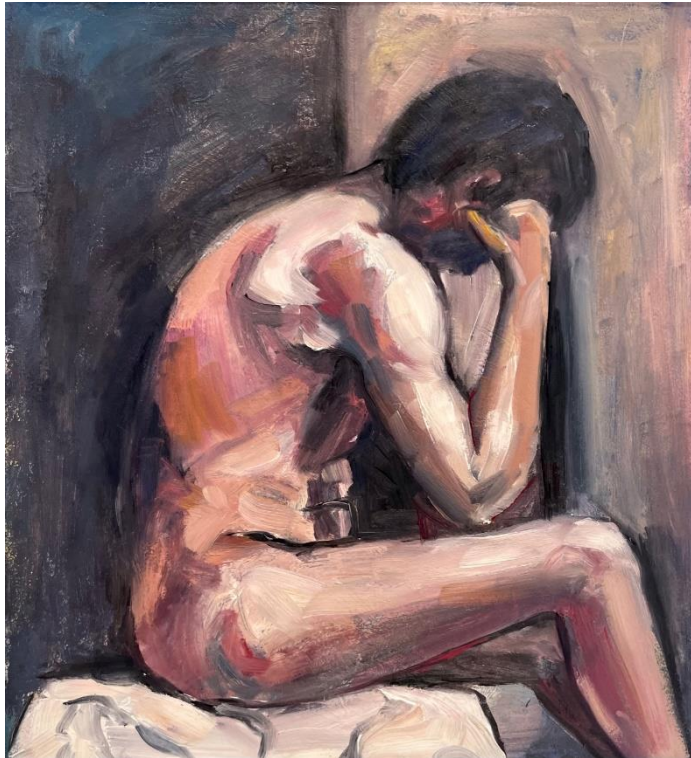

'Late Afternoon Idyll' acrylic on wood 50x40cm framed \$1,400

'Morning Rush' acrylic on wood 80x50cm framed \$1,800

Kate Hopkinson-Pointer

'Sunday afternoon' oil on board 60x60cm framed \$1,390

'The Velvet fabric' oil on board 60x60cm framed \$1390

'The portrait' oil on board 20x20cm framed \$590

'The green wall' oil board 25x25cm framed \$650

'Rethinking things' oil on board 25x20cm framed
\$590

'The waiting room' oil on board 25x20cm framed
\$590