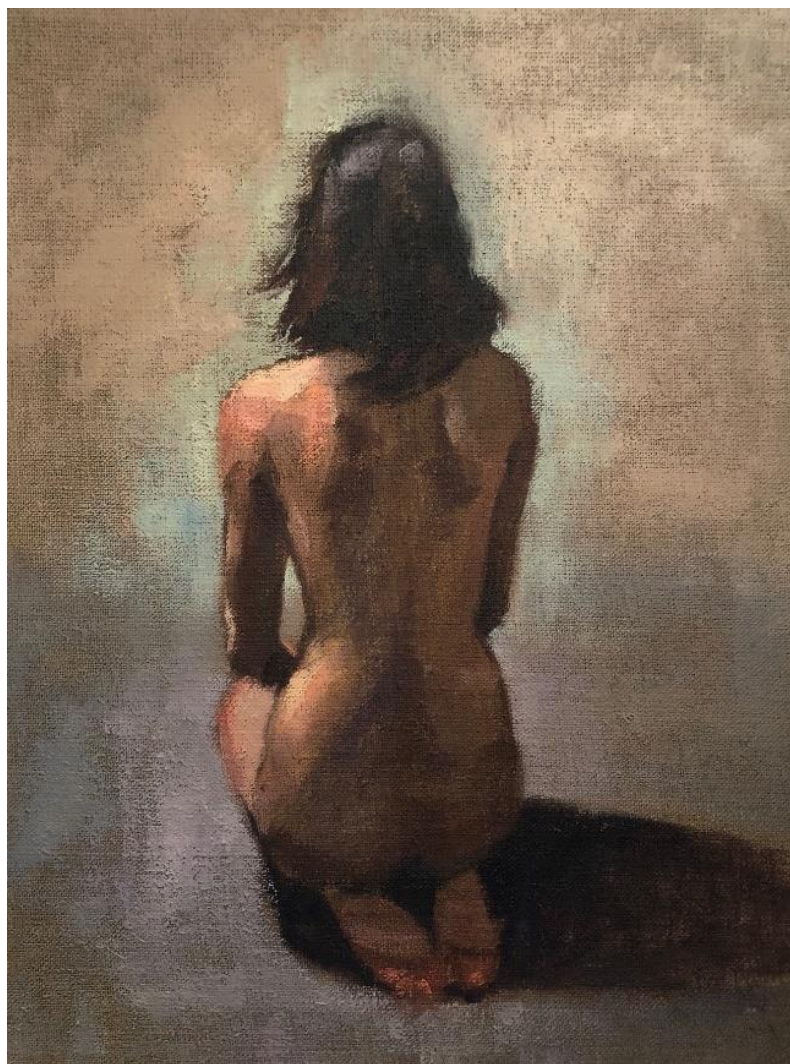

'Back IV' oil on linen 30x40cm framed $1,450