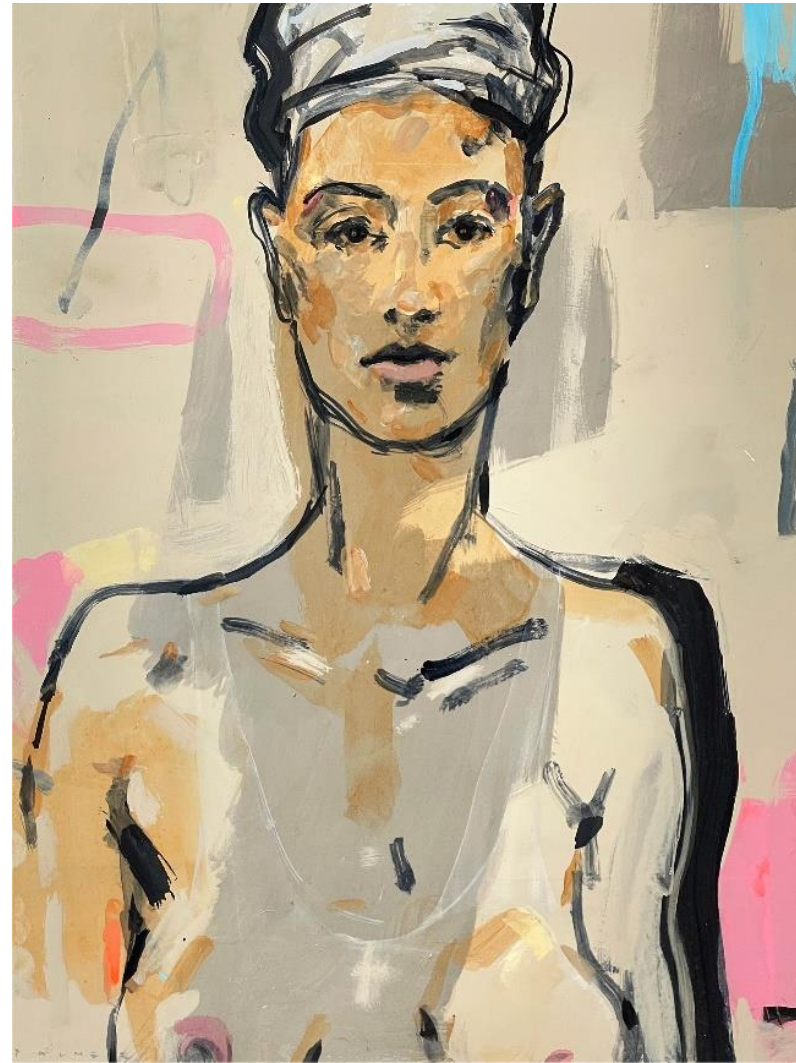

'Eloise' acrylic on board 30x40cm framed $490