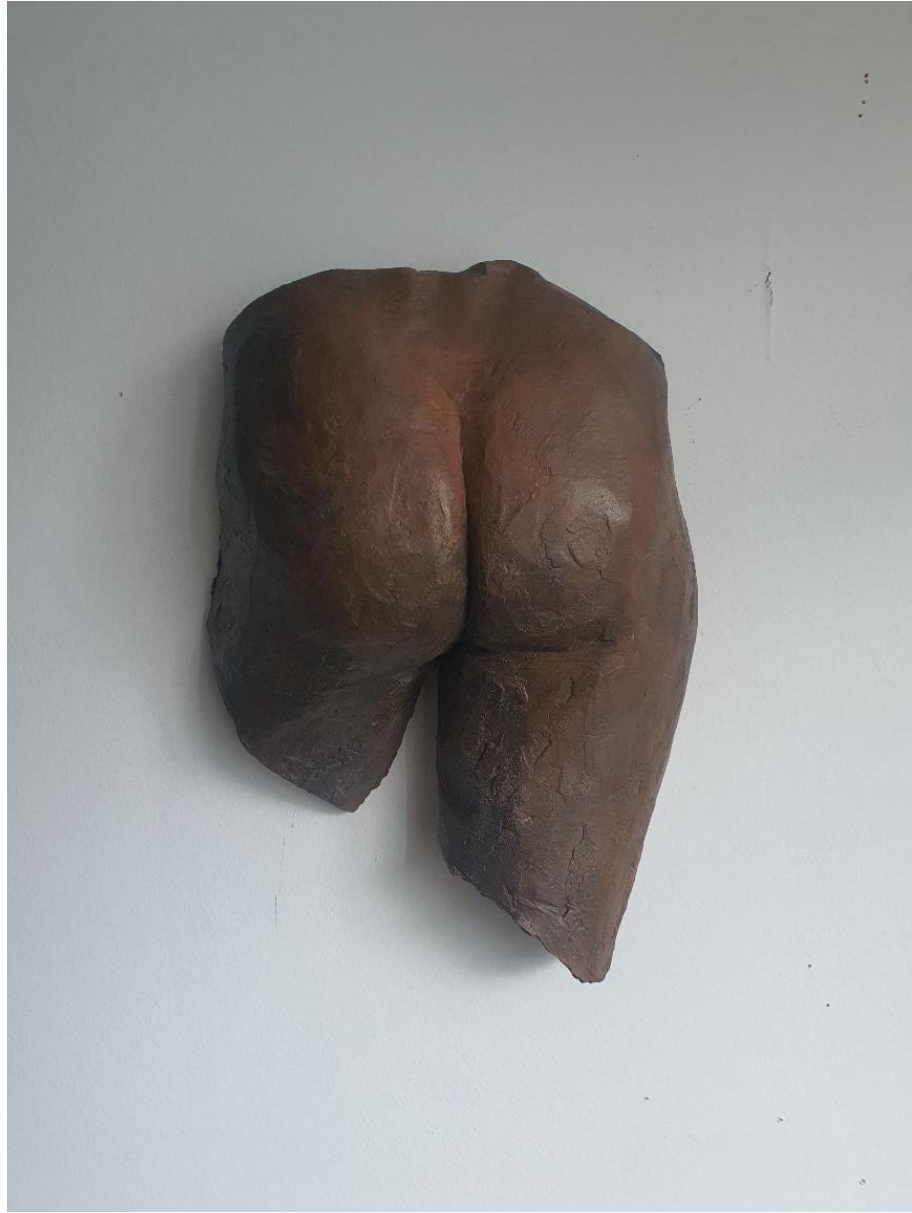

'Mark' acrylic on board 10.5x15cm
framed \$270

'Janine' acrylic on board 10.5x15cm
framed \$270

'Gail' acrylic on board 10.5x15cm
framed \$270

Monika Scarrabelotti

'The State of Things' ciment fondu with marble dust 55x28x38cm \$4,500