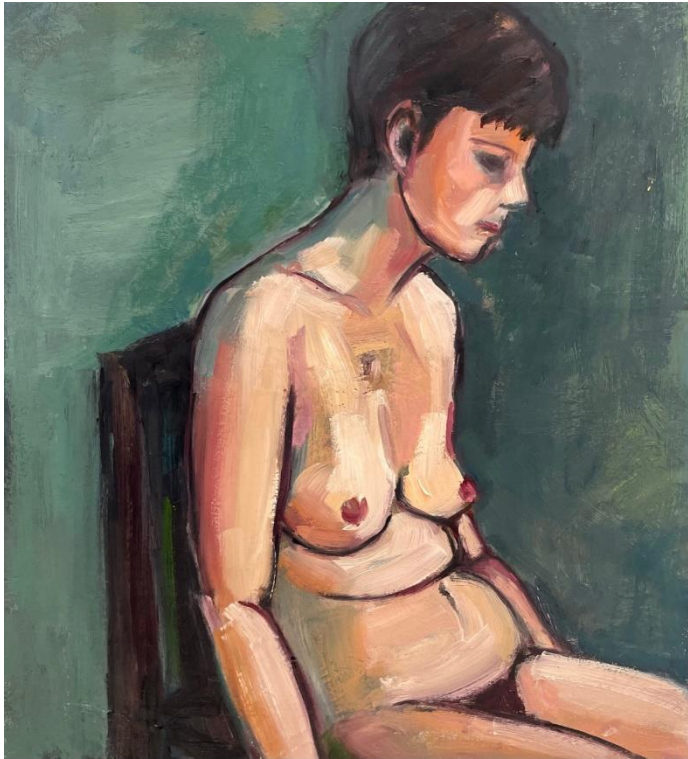

'Late Afternoon Idyll' acrylic on wood 50x40cm framed \$1,400

'Morning Rush' acrylic on wood 80x50cm framed \$1,800

Kate Hopkinson-Pointer

'Sunday afternoon' oil on board 60x60cm framed \$1,390

'The Velvet fabric' oil on board 60x60cm framed \$1390

'The portrait' oil on board 20x20cm framed \$590

'The green wall' oil board 25x25cm framed \$650

'Rethinking things' oil on board 25x20cm framed
\$590

'The waiting room' oil on board 25x20cm framed
\$590

'New hair cut' oil on board 25x20cm framed \$590

'Long Night' oil on board 30x30cm framed \$790

'Left Wondering' oil on board 30x30cm framed \$790

'Angel' oil on board 25x25cm framed \$790

Yvonne Langshaw