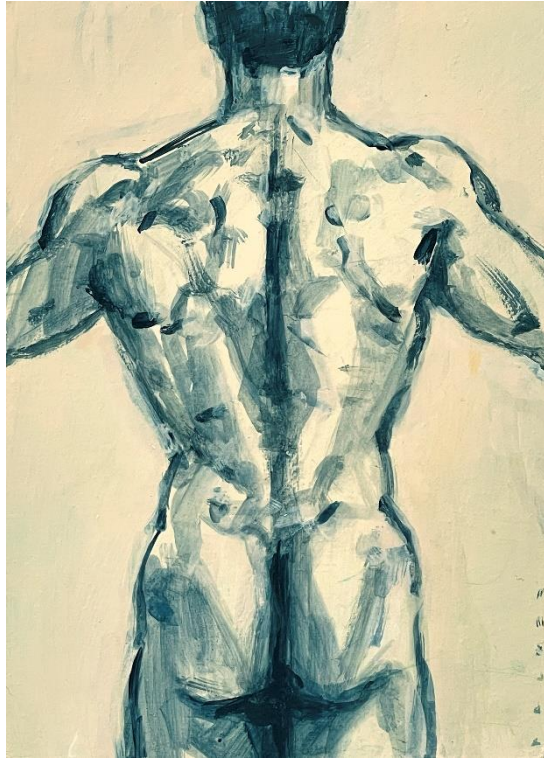

'Liz' acrylic on board 30x30cm framed \$420

'Kieren' acrylic on board 55x55cm framed \$690

'Susan' acrylic on board 27.5x26cm framed \$420

'Justine' acrylic on board 17x21.8cm framed \$320

'Nigel' acrylic on board 10.5x15cm
framed \$270

'Mark' acrylic on board 10.5x15cm
framed \$270

'Janine' acrylic on board 10.5x15cm
framed \$270

'Gail' acrylic on board 10.5x15cm
framed \$270

Monika Scarrabelotti

'The State of Things' ciment fondu with marble dust 55x28x38cm \$4,500