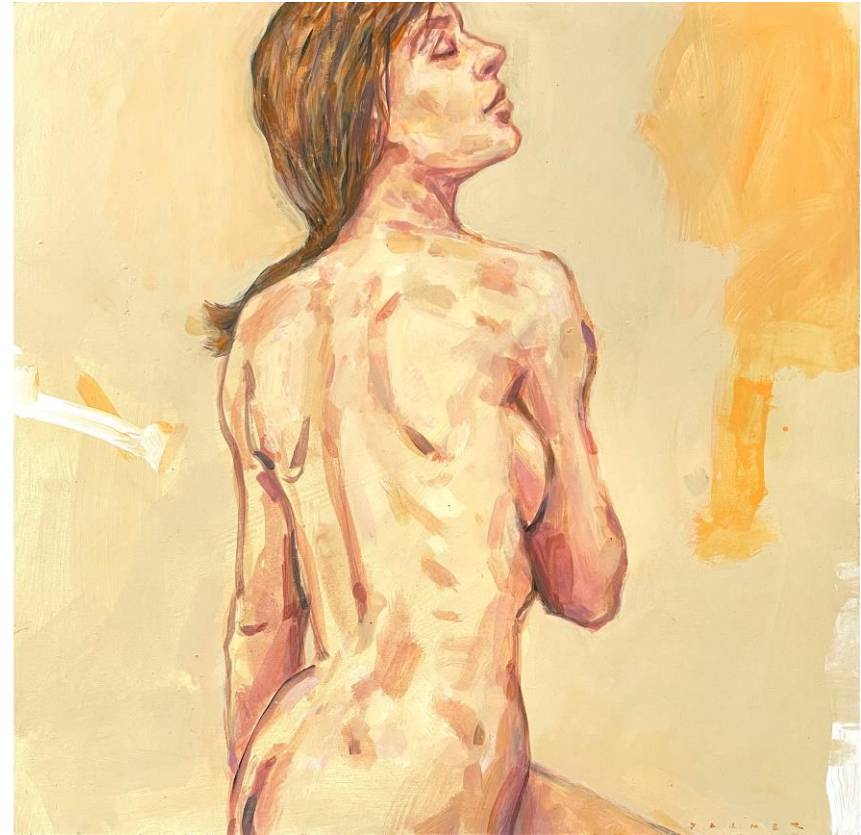

'Rest III' Indian Ink on Watercolour Paper 14x19cm framed \$270

'Rest IV' Indian Ink on Watercolour Paper 14x19cm framed \$270

Elena Larkin

'In the tub at Huonbrook' gouache on paper 47x62cm framed \$850

'In the tub at Cookernup' gouache on paper 43x55cm framed \$750

Simon Palmer

'Emma' acrylic on board 25x30cm framed \$390

'Eloise' acrylic on board 30x40cm framed \$490

'Mandy' acrylic on board 30x36.7cm framed \$490