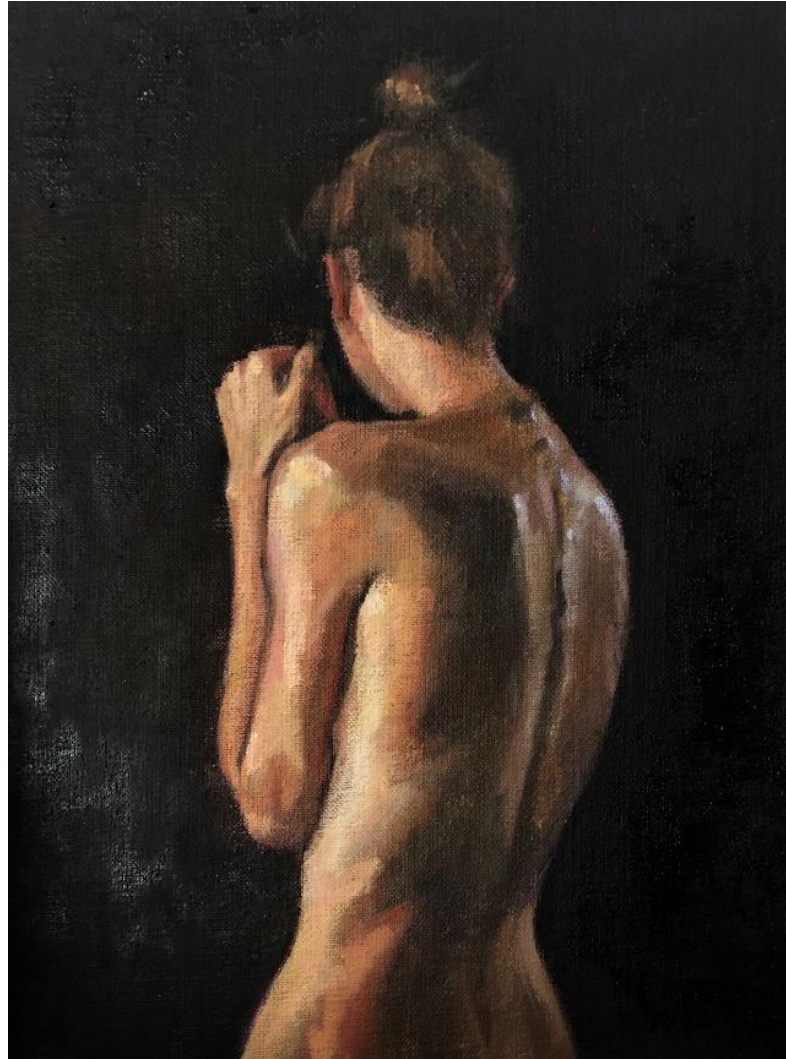

'Back V' oil on linen 30x40cm framed $1,450