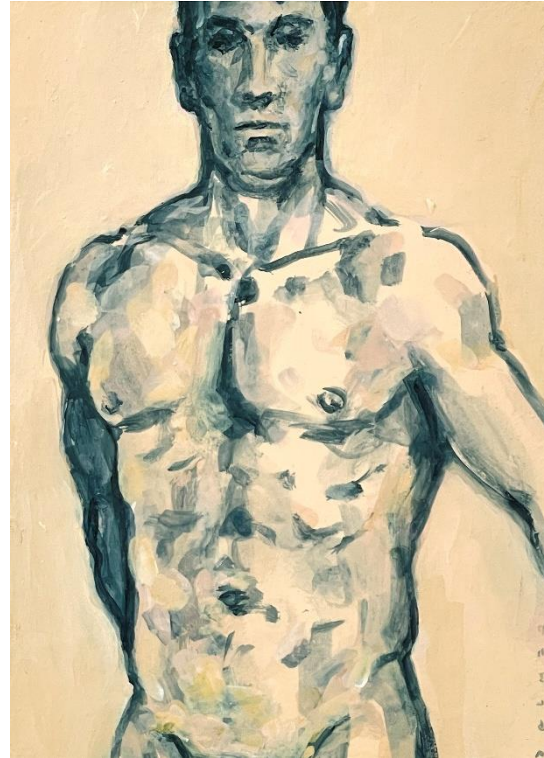

'Liz' acrylic on board 30x30cm framed \$420

'Kieren' acrylic on board 55x55cm framed \$690

'Susan' acrylic on board 27.5x26cm framed \$420

'Justine' acrylic on board 17x21.8cm framed \$320

'Nigel' acrylic on board 10.5x15cm
framed \$270

'Mark' acrylic on board 10.5x15cm
framed \$270

'Janine' acrylic on board 10.5x15cm
framed \$270

'Gail' acrylic on board 10.5x15cm
framed \$270

Monika Scarrabelotti

'The State of Things' ciment fondu with marble dust 55x28x38cm \$4,500