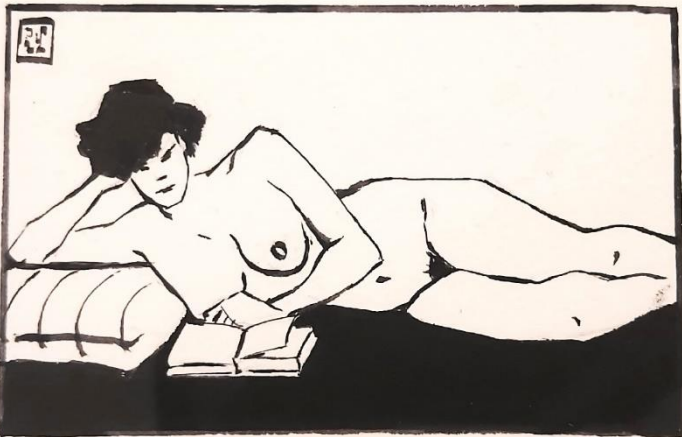

'Seated Model 1' oil on board 15x20cm
framed \$450

'Seated Model 2' oil on board 15x20cm
framed \$450

'Rest I' Indian Ink on Watercolour Paper 14x19cm framed \$270

'Rest II'. Indian Ink on Watercolour Paper 14x19cm framed \$270