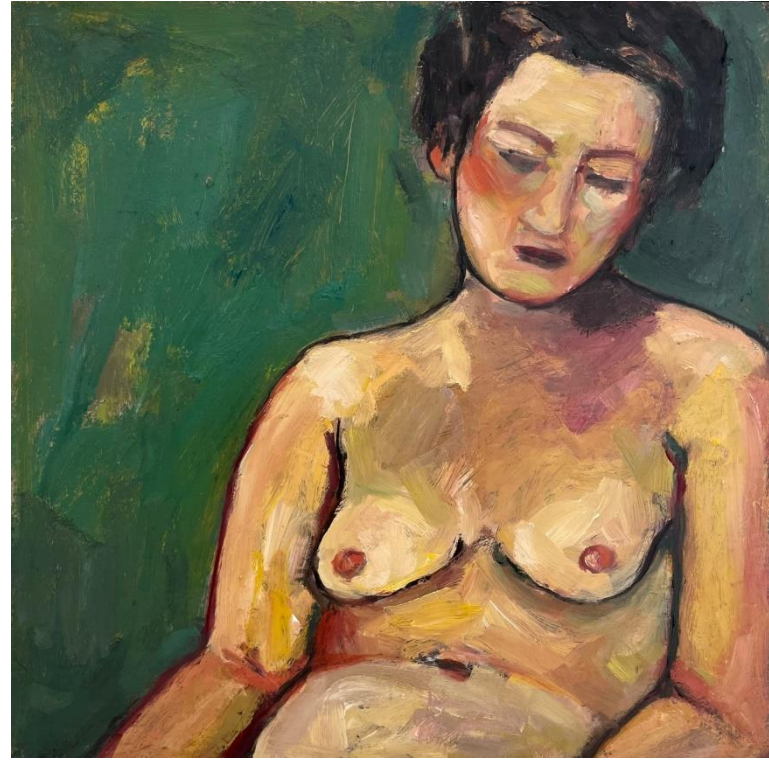

'Mark' acrylic on board 10.5x15cm
framed \$270

'Janine' acrylic on board 10.5x15cm
framed \$270

'Gail' acrylic on board 10.5x15cm
framed \$270

Monika Scarrabelotti

'The State of Things' ciment fondu with marble dust 55x28x38cm \$4,500

'Bottom' ceramic with acrylic 24x20x8cm \$1,000

'RAW' ceramic with acrylic 11x47x14cm \$1,700

'Bag of Bones' ceramic with acrylic 42x17x21cm \$1,700

Samantha Tidbeck

'Reading on the Chaise' acrylic on Wood 40x60cm framed
\$1,500

'Late Afternoon Idyll' acrylic on wood 50x40cm framed \$1,400

'Morning Rush' acrylic on wood 80x50cm framed \$1,800

Kate Hopkinson-Pointer

'Sunday afternoon' oil on board 60x60cm framed \$1,390

'The Velvet fabric' oil on board 60x60cm framed \$1390

'The portrait' oil on board 20x20cm framed \$590

'The green wall' oil board 25x25cm framed \$650

'Rethinking things' oil on board 25x20cm framed
\$590

'The waiting room' oil on board 25x20cm framed
\$590