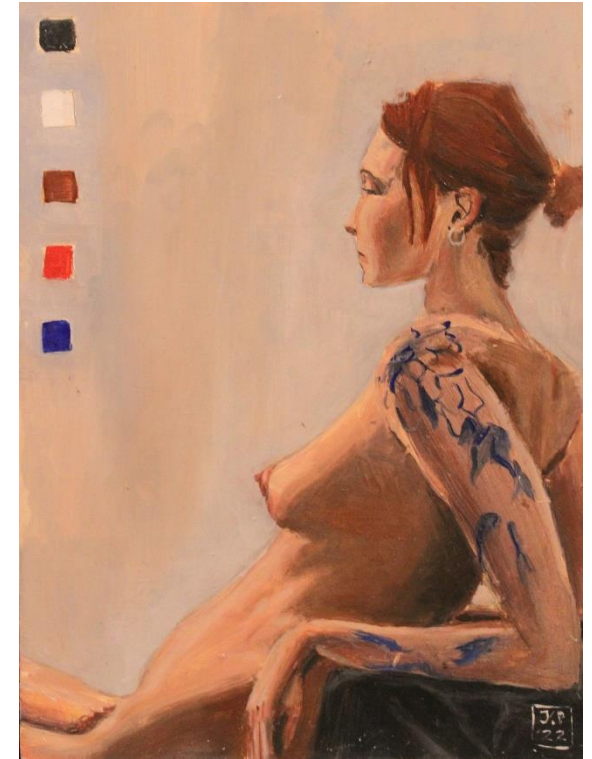

“The nude does not simply represent the body, but relates it, by analogy, to all structures that have become part of our imaginative experience.”

- Sir Kenneth Clark

Jon Potter

'Scarf and Stockings' oil on board
15x20cm framed \$450

'Seated Model 1' oil on board 15x20cm
framed \$450

'Seated Model 2' oil on board 15x20cm
framed \$450

'Rest I' Indian Ink on Watercolour Paper 14x19cm framed \$270

'Rest II'. Indian Ink on Watercolour Paper 14x19cm framed \$270

'Rest III' Indian Ink on Watercolour Paper 14x19cm framed \$270

'Rest IV' Indian Ink on Watercolour Paper 14x19cm framed \$270

Elena Larkin

'In the tub at Huonbrook' gouache on paper 47x62cm framed \$850