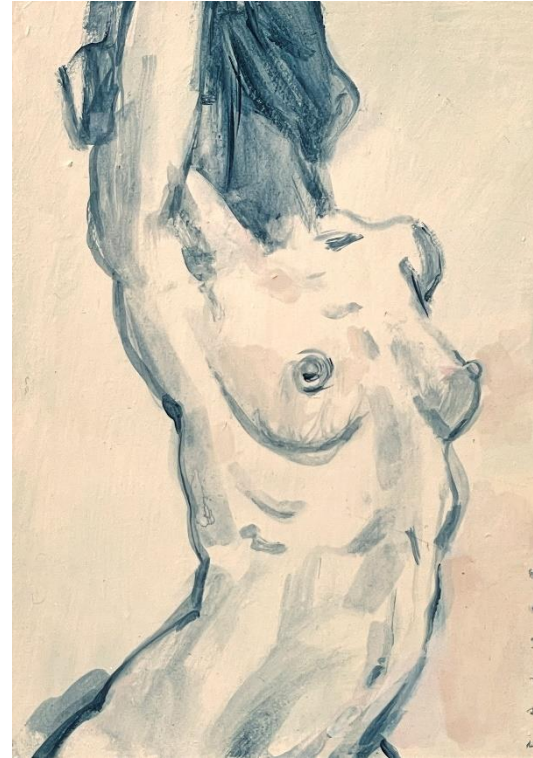

'Liz' acrylic on board 30x30cm framed \$420

'Kieren' acrylic on board 55x55cm framed \$690

'Susan' acrylic on board 27.5x26cm framed \$420

'Justine' acrylic on board 17x21.8cm framed \$320

'Nigel' acrylic on board 10.5x15cm
framed \$270

'Mark' acrylic on board 10.5x15cm
framed \$270

'Janine' acrylic on board 10.5x15cm
framed \$270

'Gail' acrylic on board 10.5x15cm
framed \$270

Monika Scarrabelotti

'The State of Things' ciment fondu with marble dust 55x28x38cm \$4,500