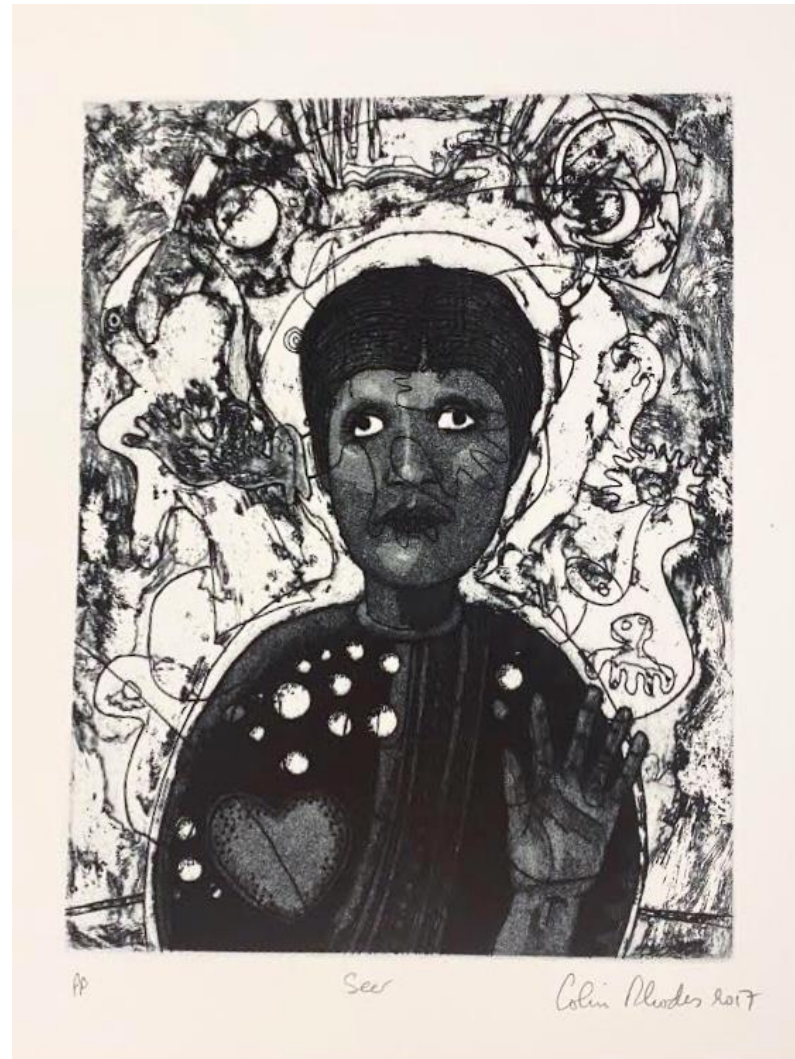

Colin Rhodes '**Seer**' A/P etching and aquatint 25x19cm
framed $580