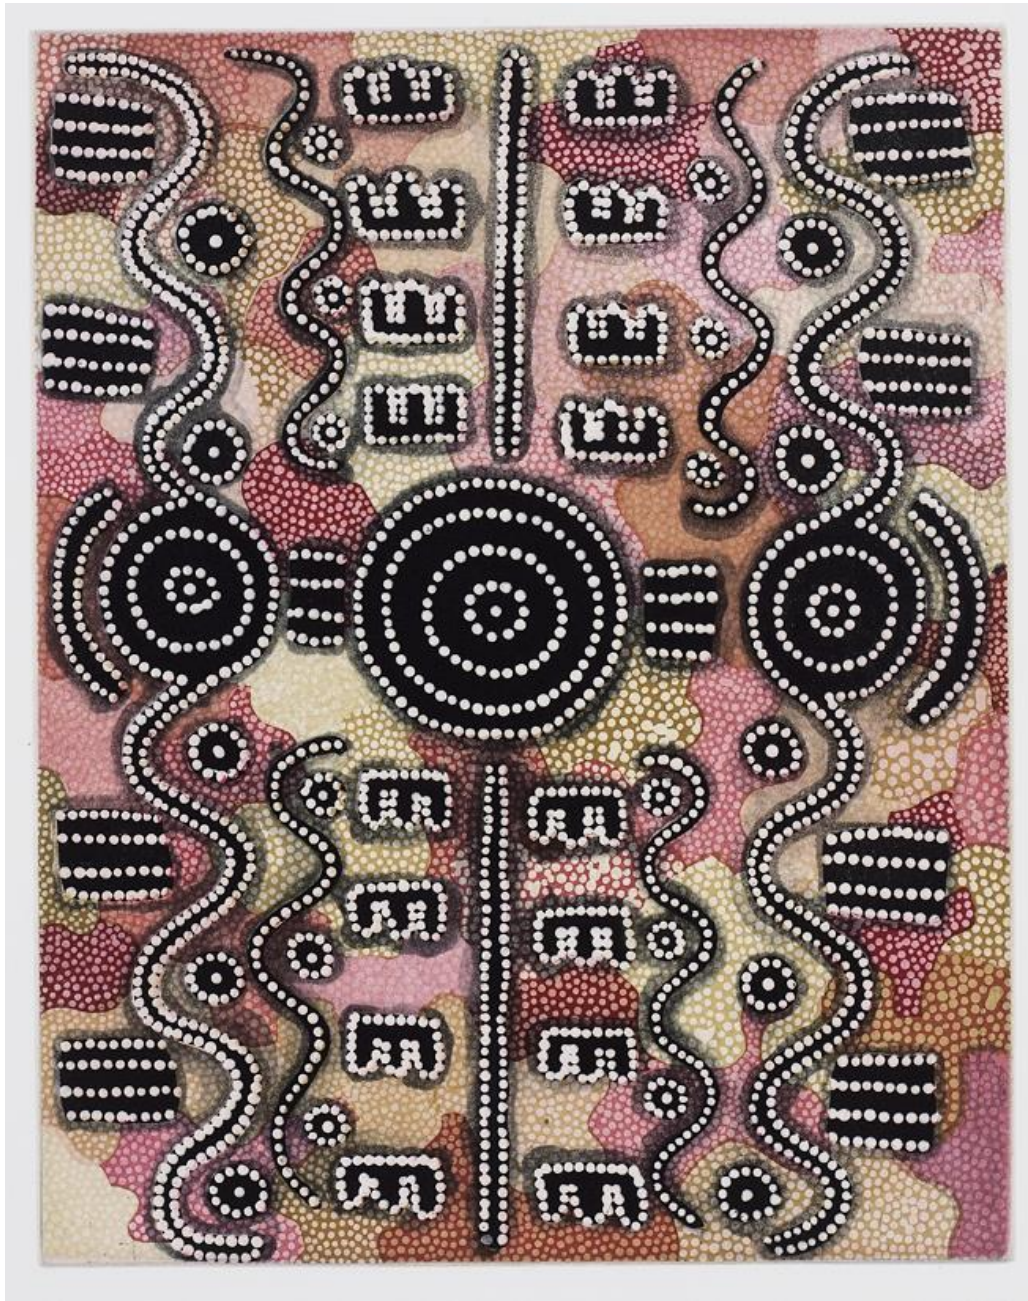

Tony Albert **'Diamond'** A/P etching and aquatint
20x20cm framed \$1,500

Tony Albert **'Octagong'** P/P etching and aquatint
21.5x21.5cm framed \$1,500

Tilau Nangala 'Second State' A/P aquatint 39x50cm framed \$900