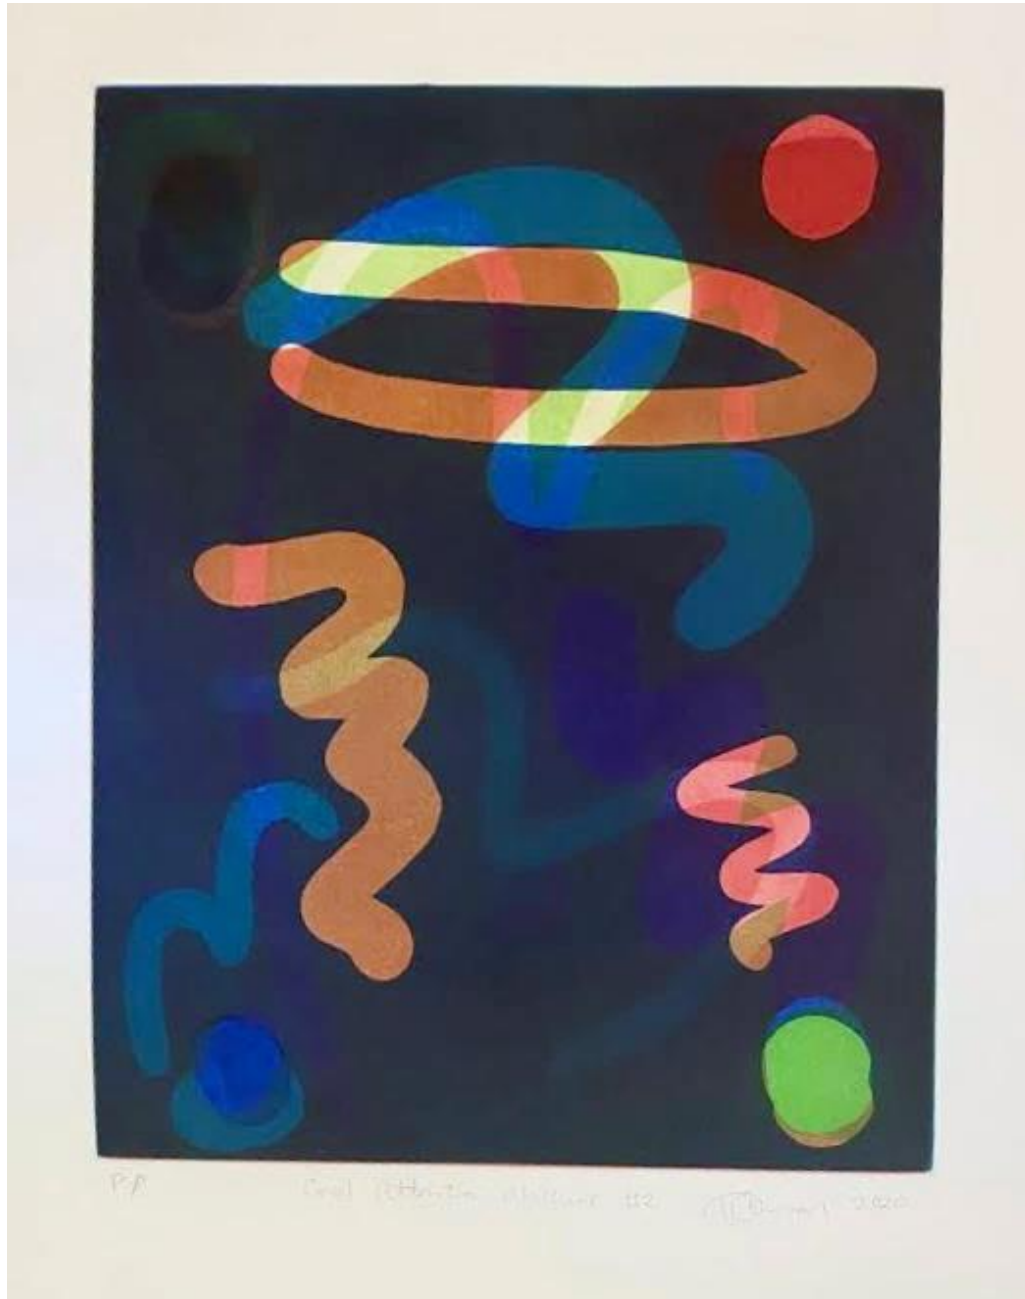

Tony Curran 'Cool attention machine #2' P/P aquatint 50x39cm framed $950