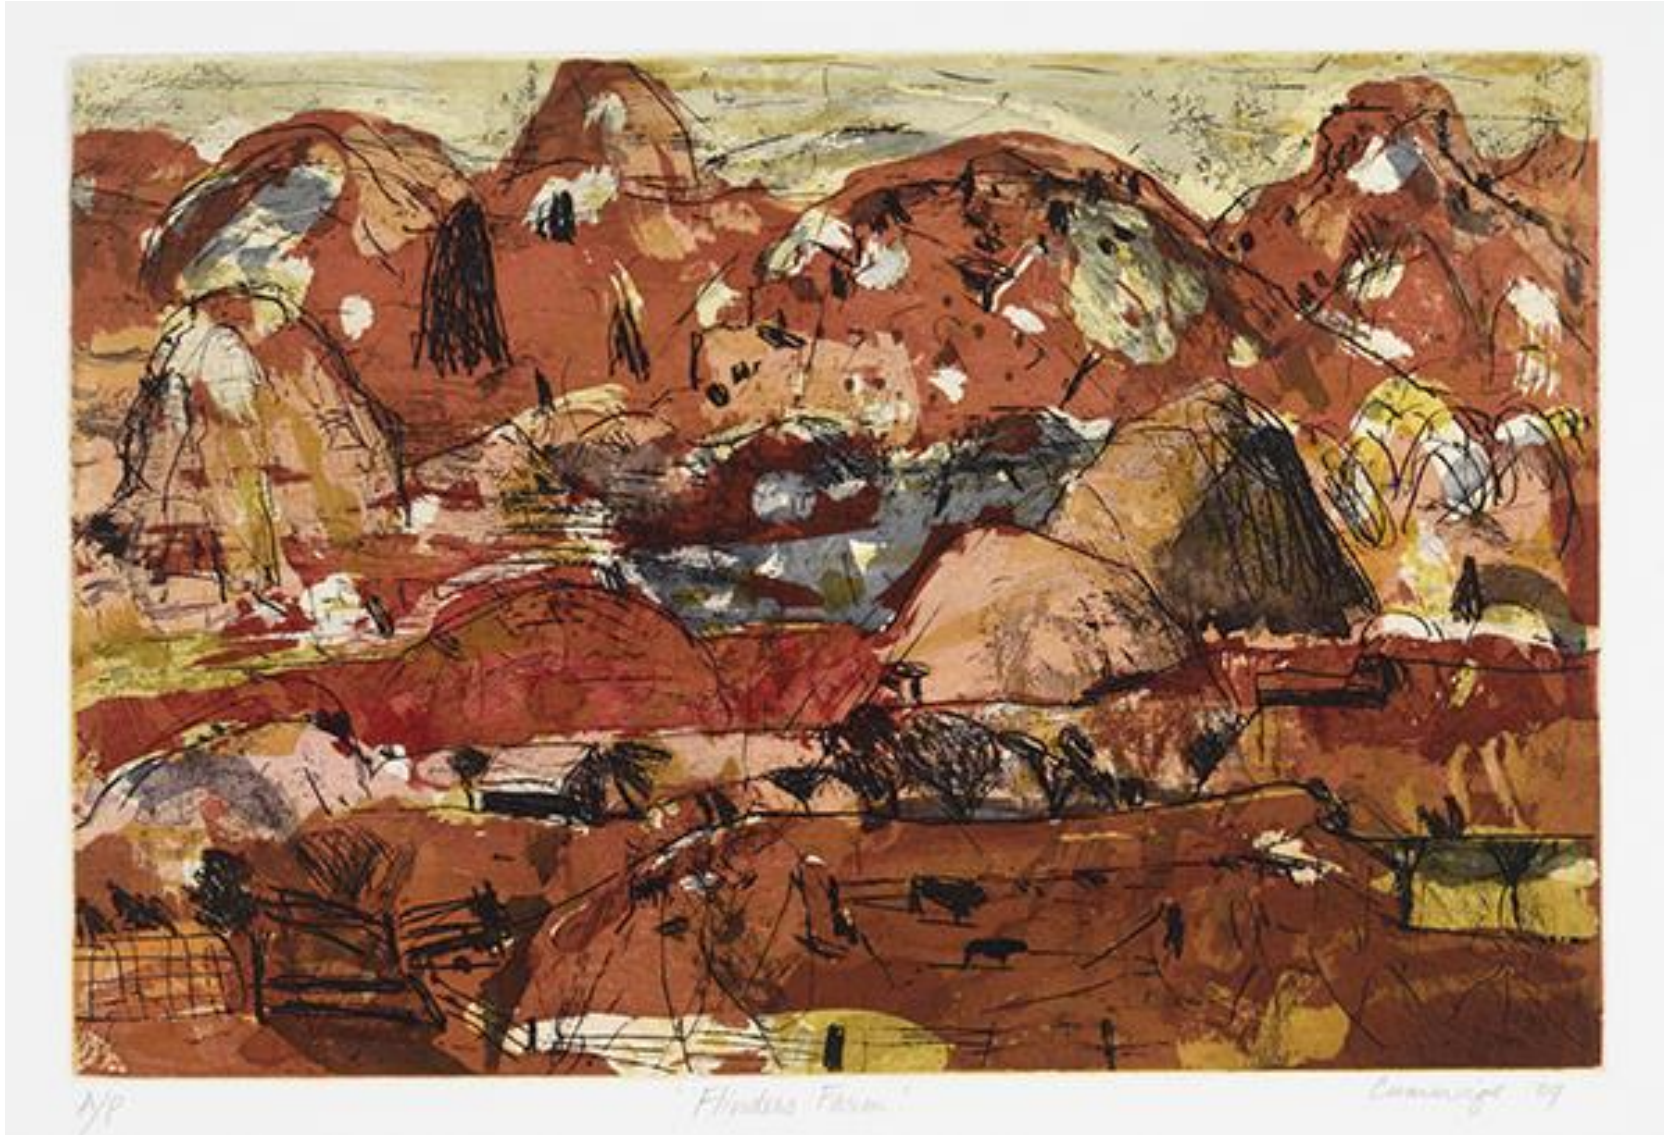

Nicholas Harding **Untitled** AP etching 34.5x30cm framed \$900

Elisabeth Cummings 'Western Country' 21/25 etching and aquatint 33x50cm framed \$2,650

Elisabeth Cummings '**Black Bird**' etching and aquatint 25x28cm
framed \$1,650