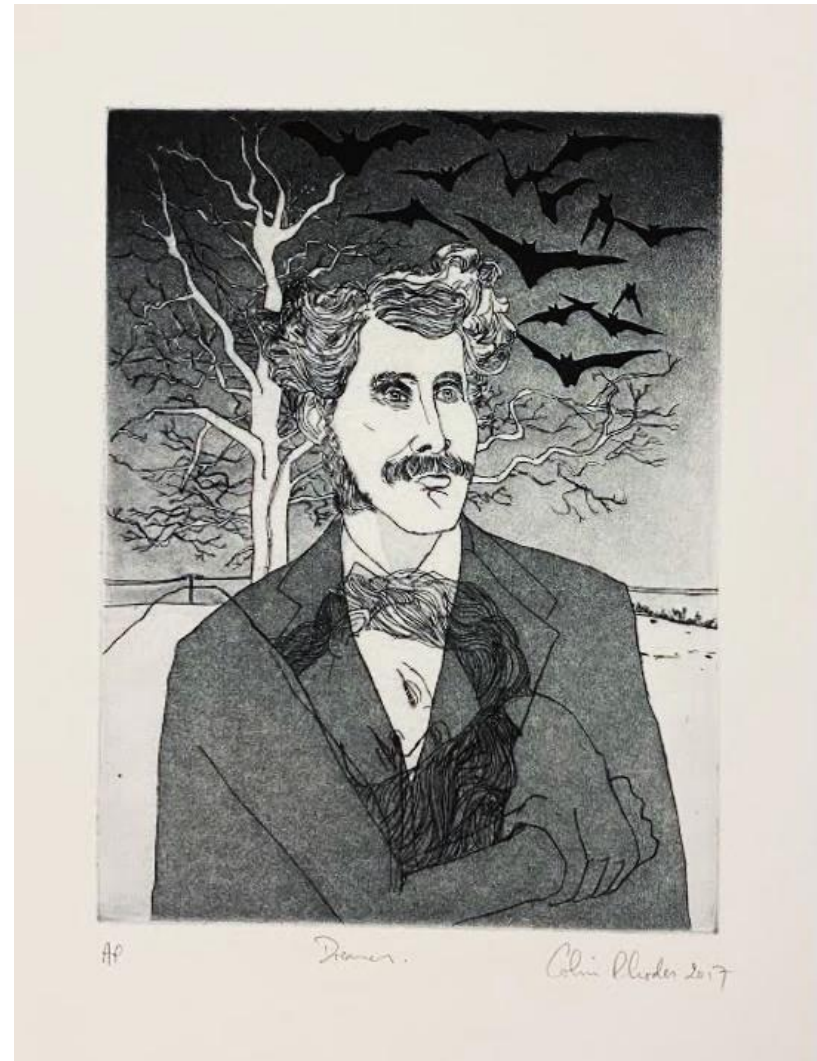

Colin Rhodes 'Dreams' etching and aquatint 25x19cm framed $580