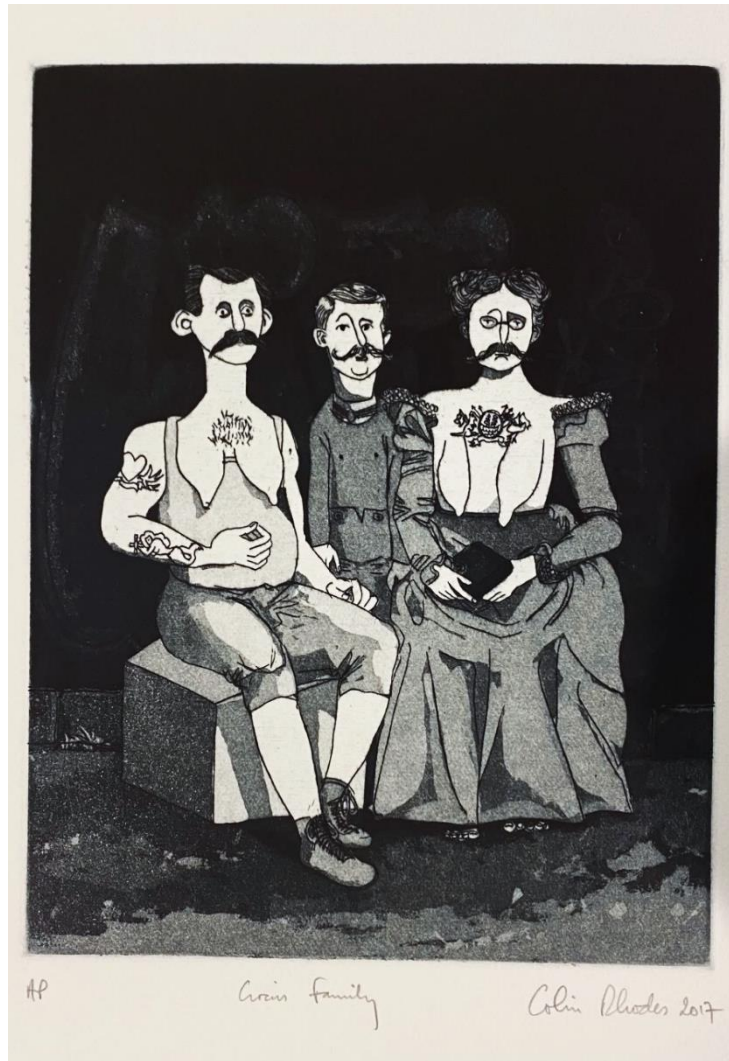

Nicholas Harding **Untitled** AP etching 34.5x30cm framed \$900

Elisabeth Cummings 'Western Country' 21/25 etching and aquatint 33x50cm framed \$2,650

Elisabeth Cummings '**Black Bird**' etching and aquatint 25x28cm
framed \$1,650

Elisabeth Cummings 'Flinders Farm' 10/25 etching and aquatint 33x50cm framed \$2,650

Elisabeth Cummings 'Silver Spring' 20/20 etching and aquatint 25x32cm framed
\$1,850

Danie Mellor 'A dream too far' photoetching, aquatint and collage 34x41cm framed \$1,100