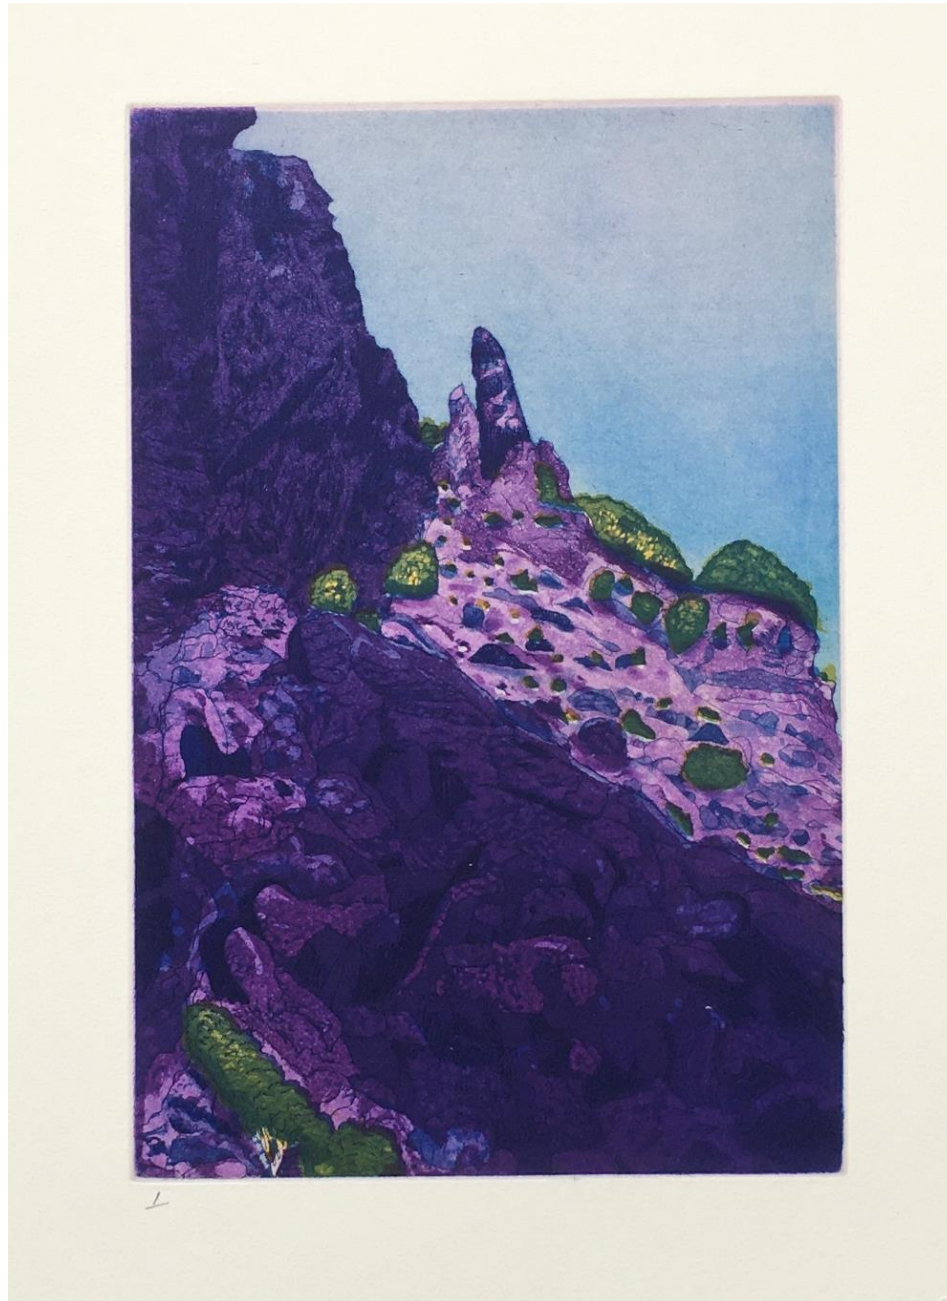

Dellina Inkamala **Untitled** etching and aquatint, 39x24cm framed $800