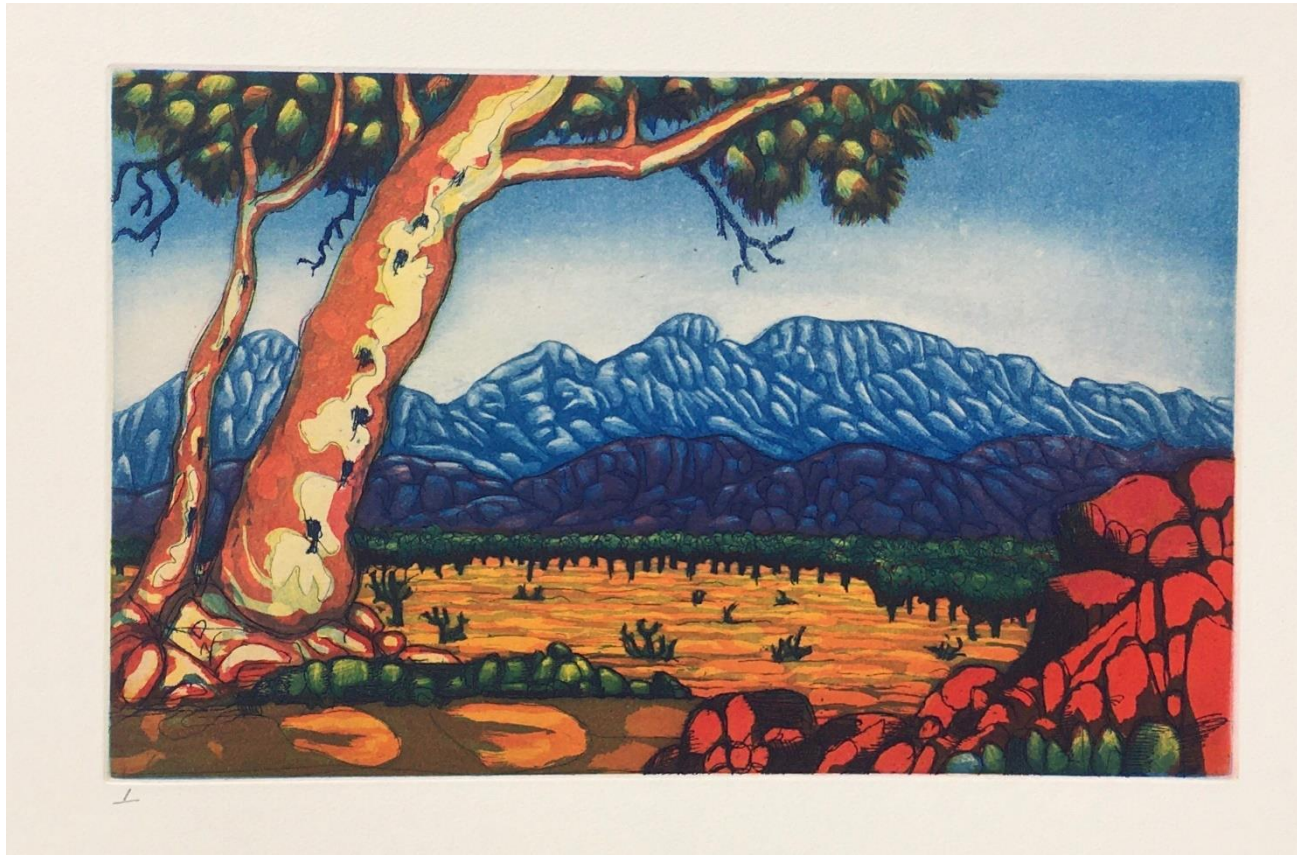

Mervyn Rubuntja 'Mount Rubuntja/Mount Hay N.T.' etching and aquatint 24x39cm framed $800