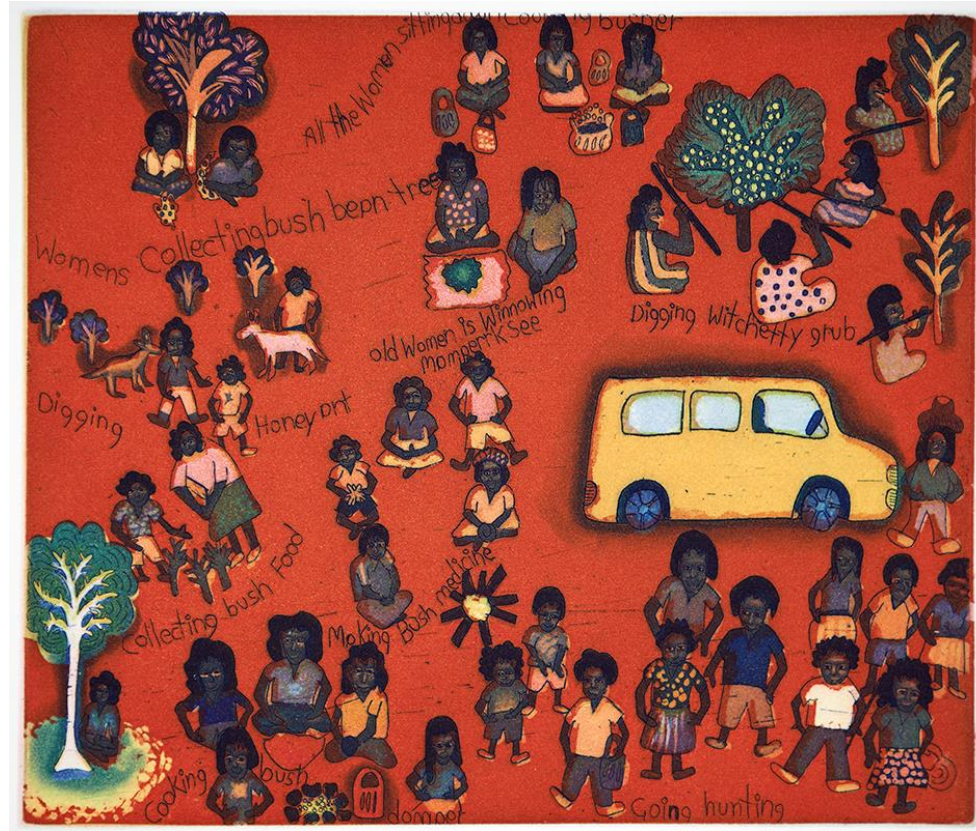

Louse Daniels 'Going Hunting' etching and aquatint 25x29cm framed $750