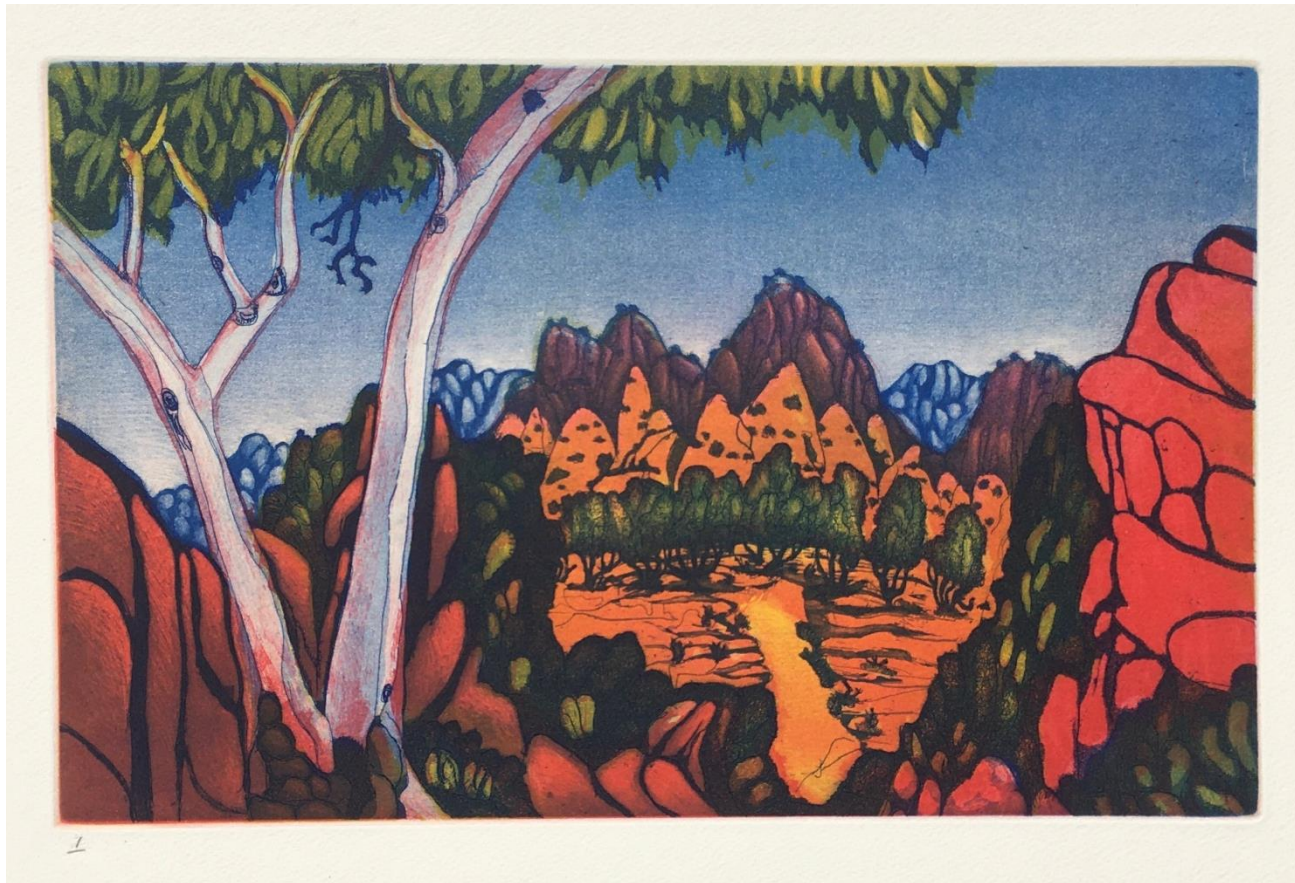

Mervyn Rubuntja **Untitled** etching and aquatint 24x39cm framed $800